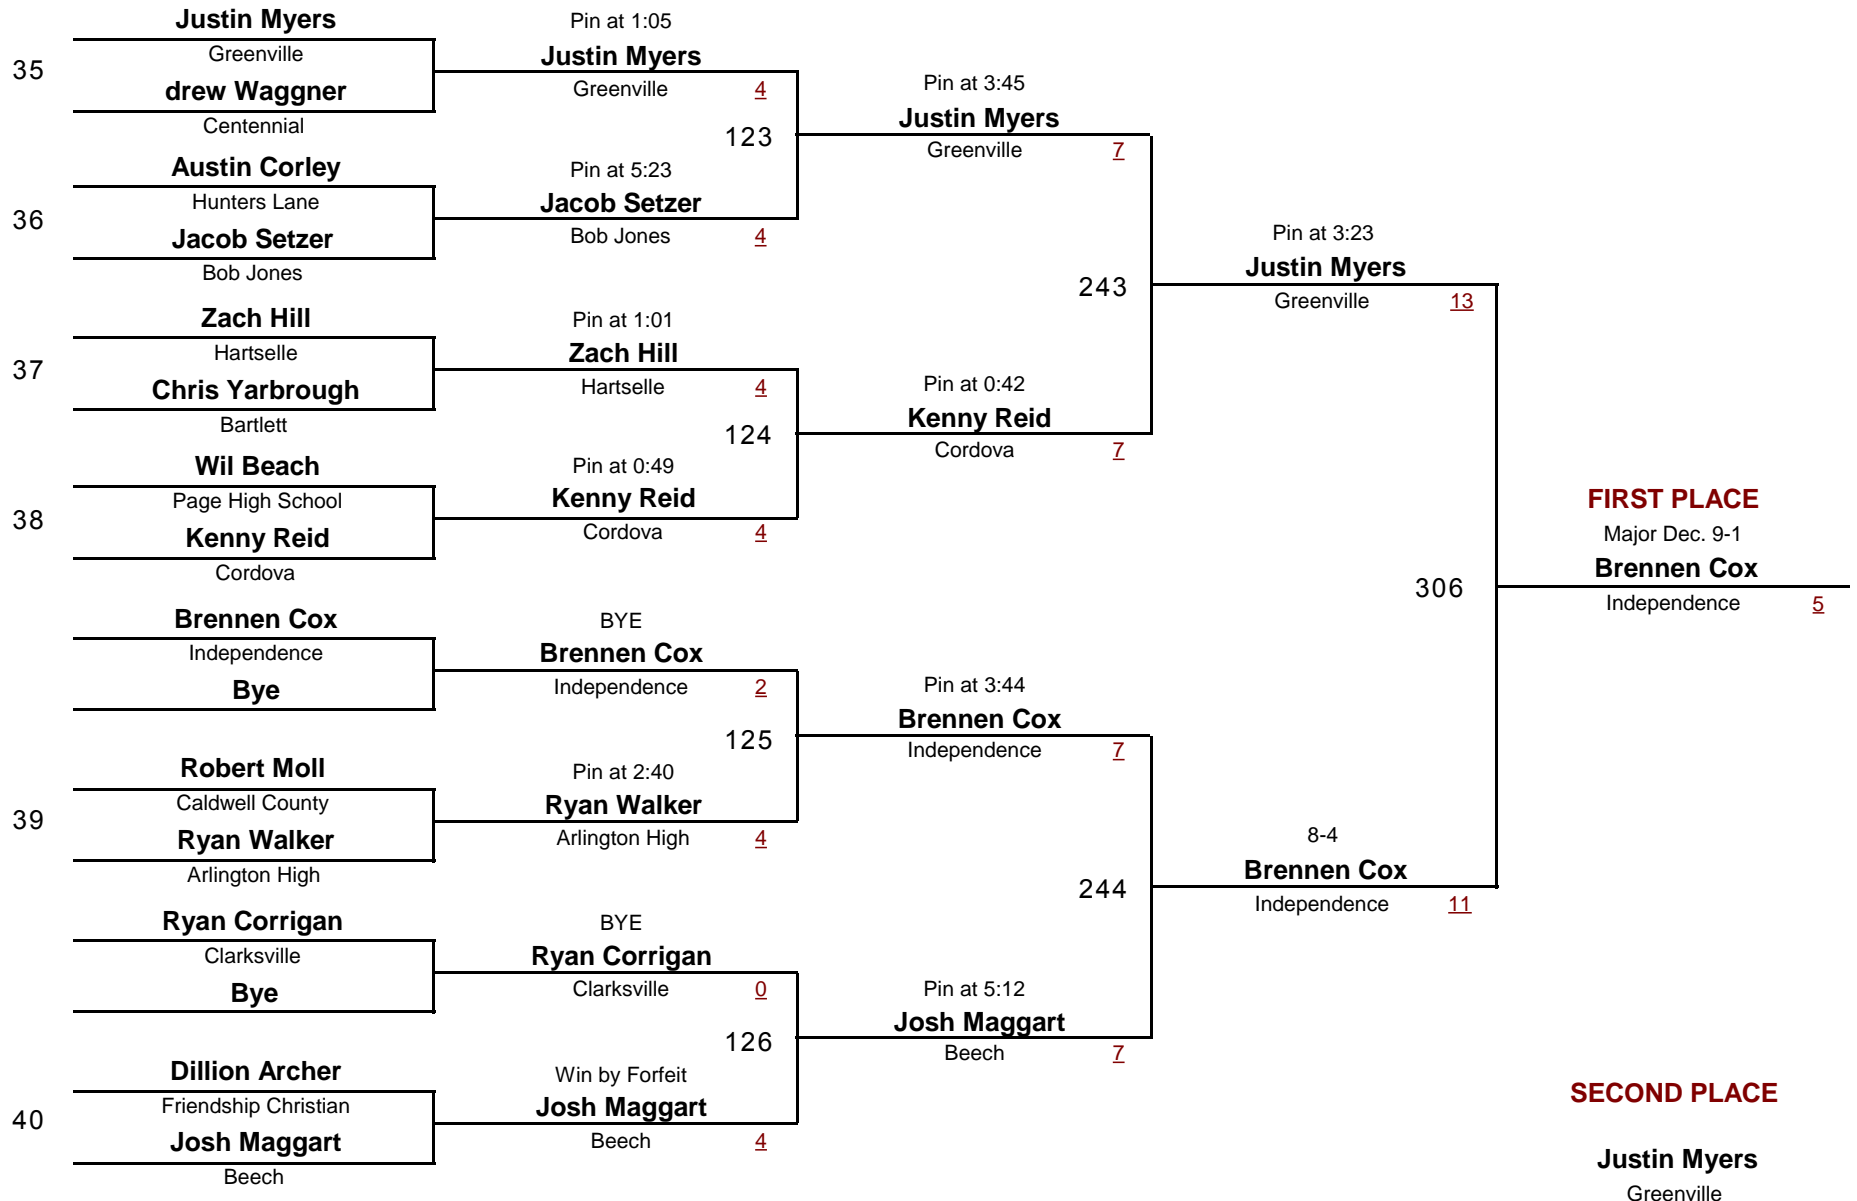

VARSITY

DIVISION

145

WEIGHT

Raptor Inv. 2008

January 5, 2008

Championship Rounds