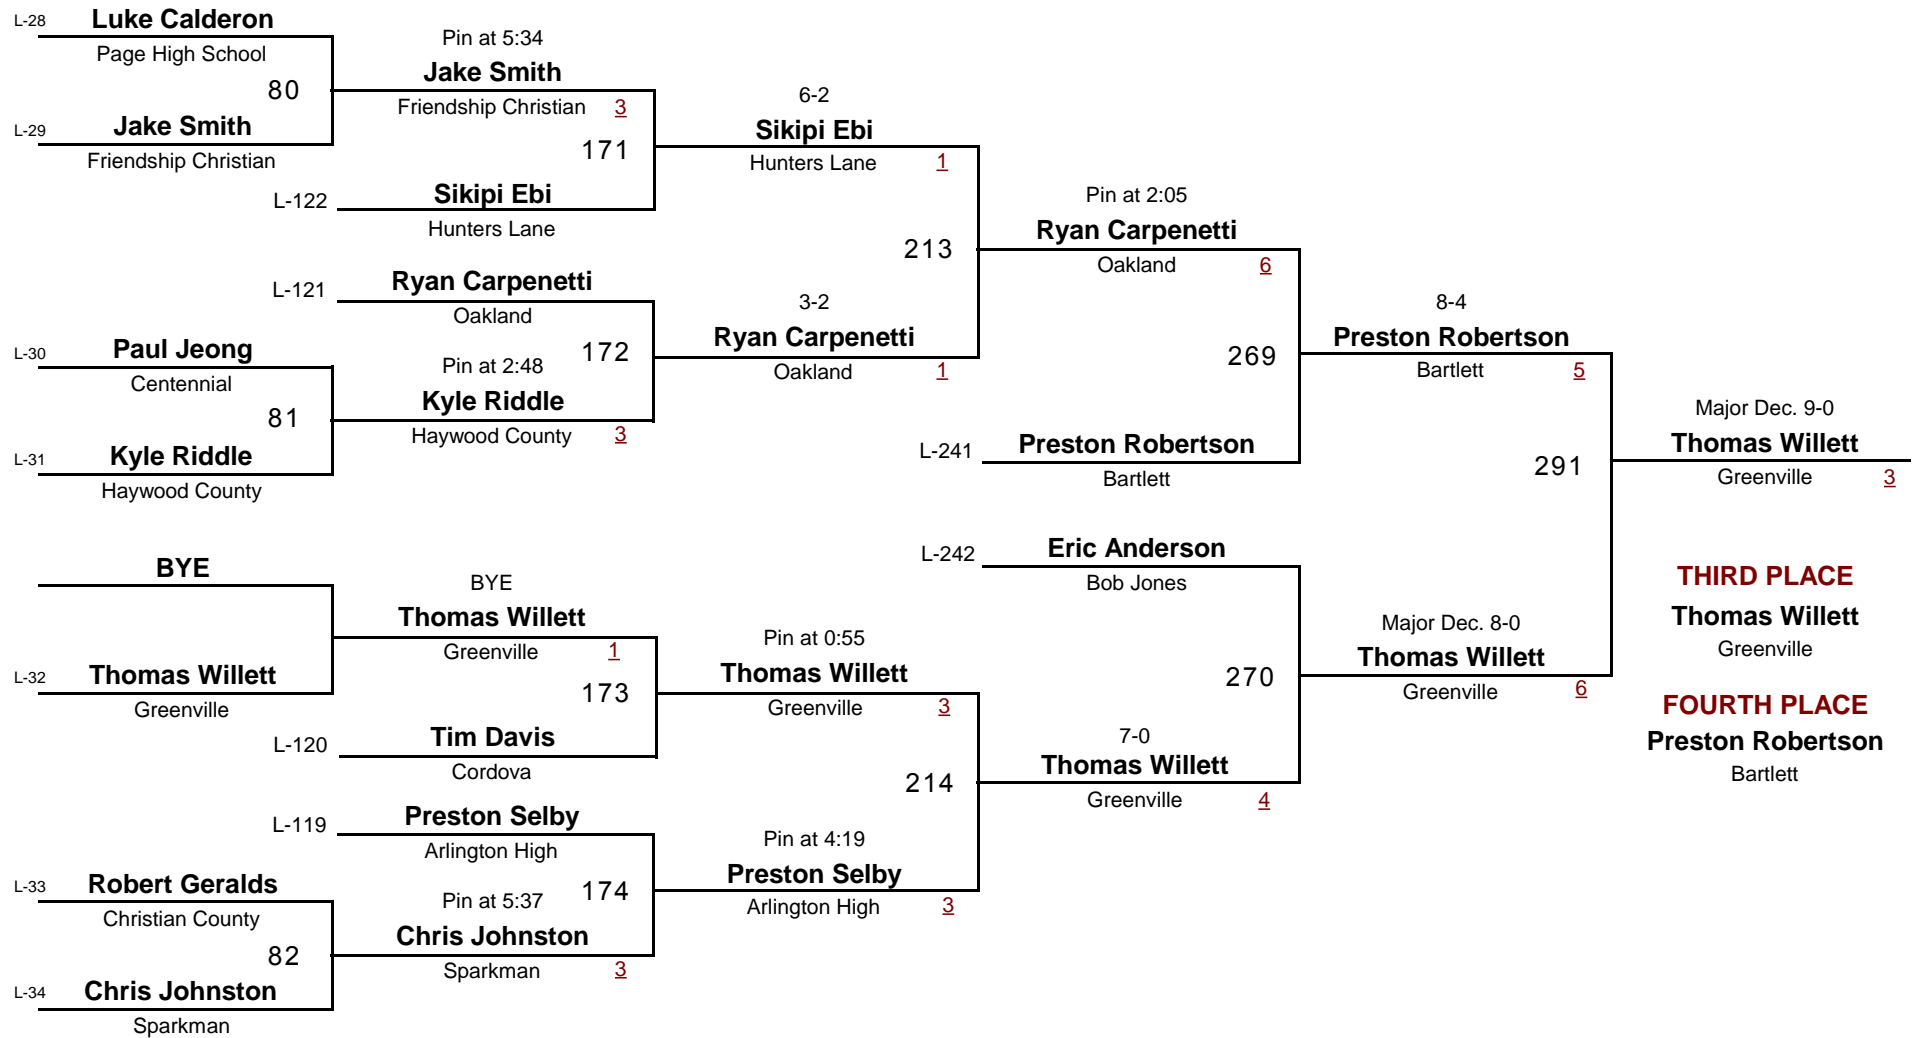

DIVISION

140

WEIGHT

Raptor Inv. 2008

January 5, 2008

Consolation Rounds

VARSITY

DIVISION