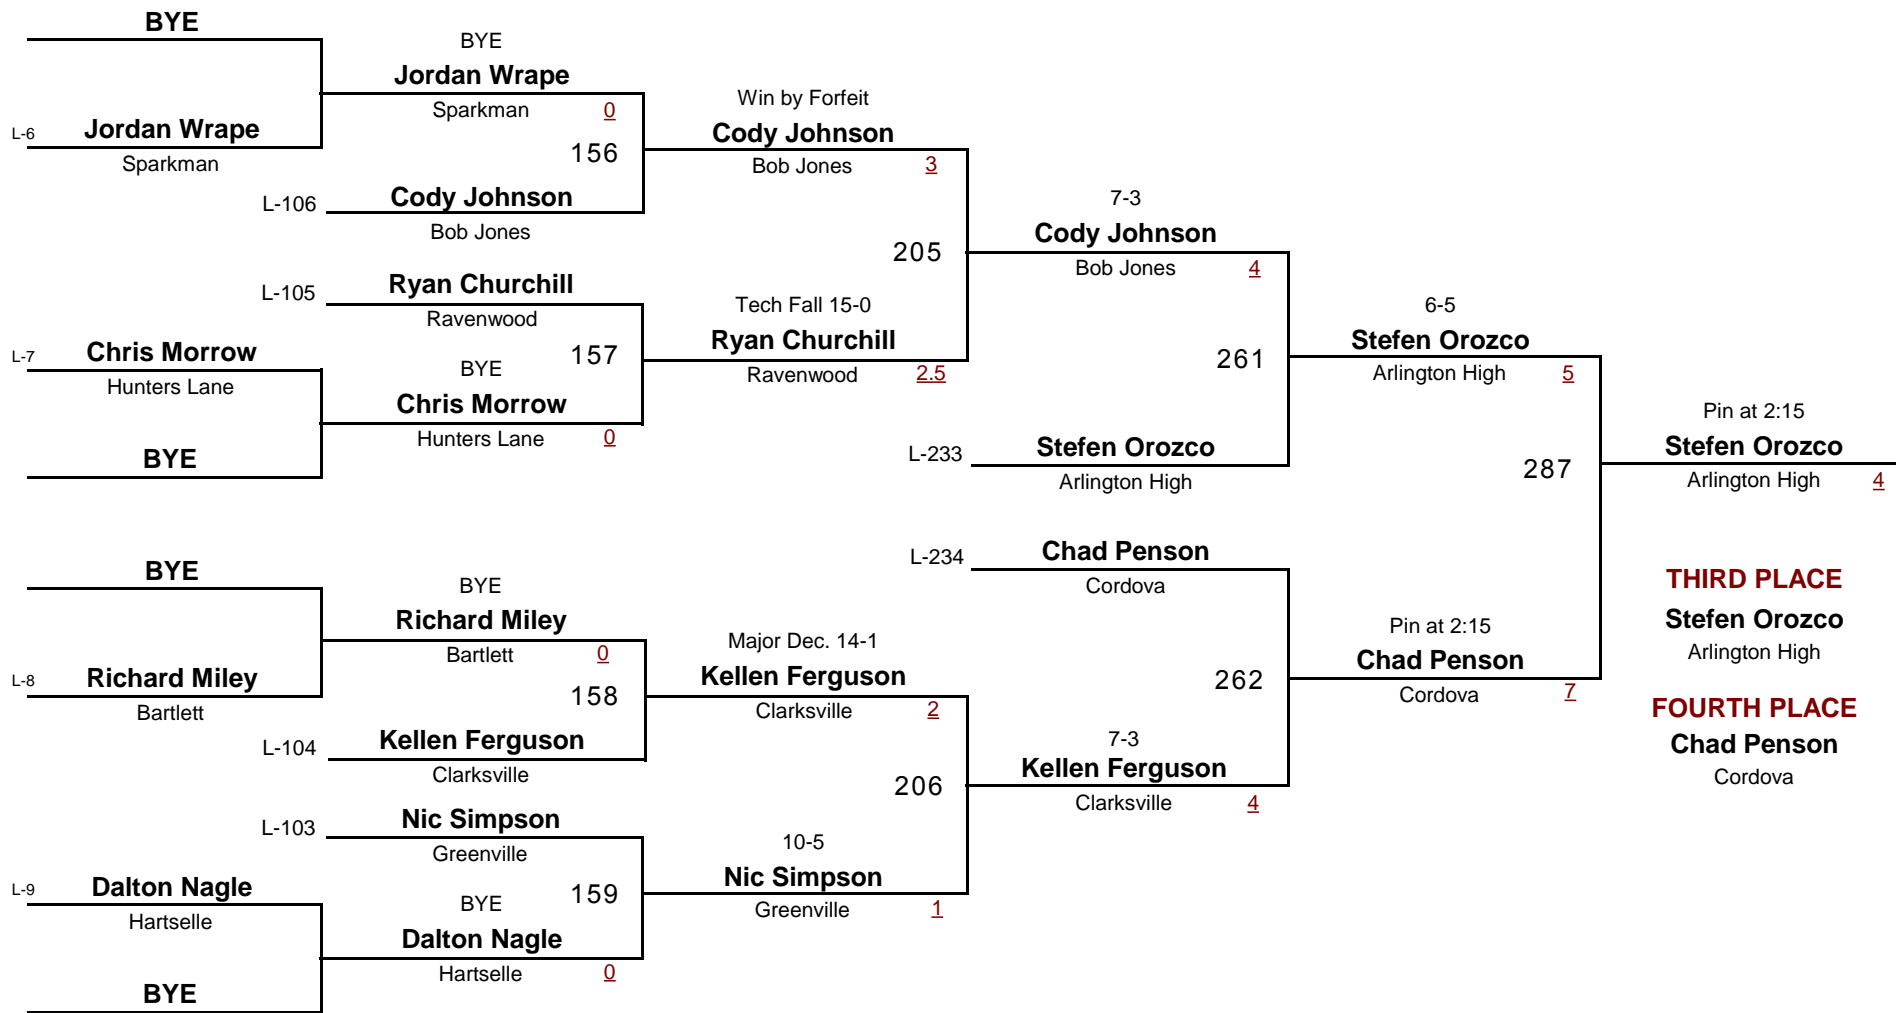

VARSITY

DIVISION

119

WEIGHT

Raptor Inv. 2008

January 5, 2008

Consolation Rounds