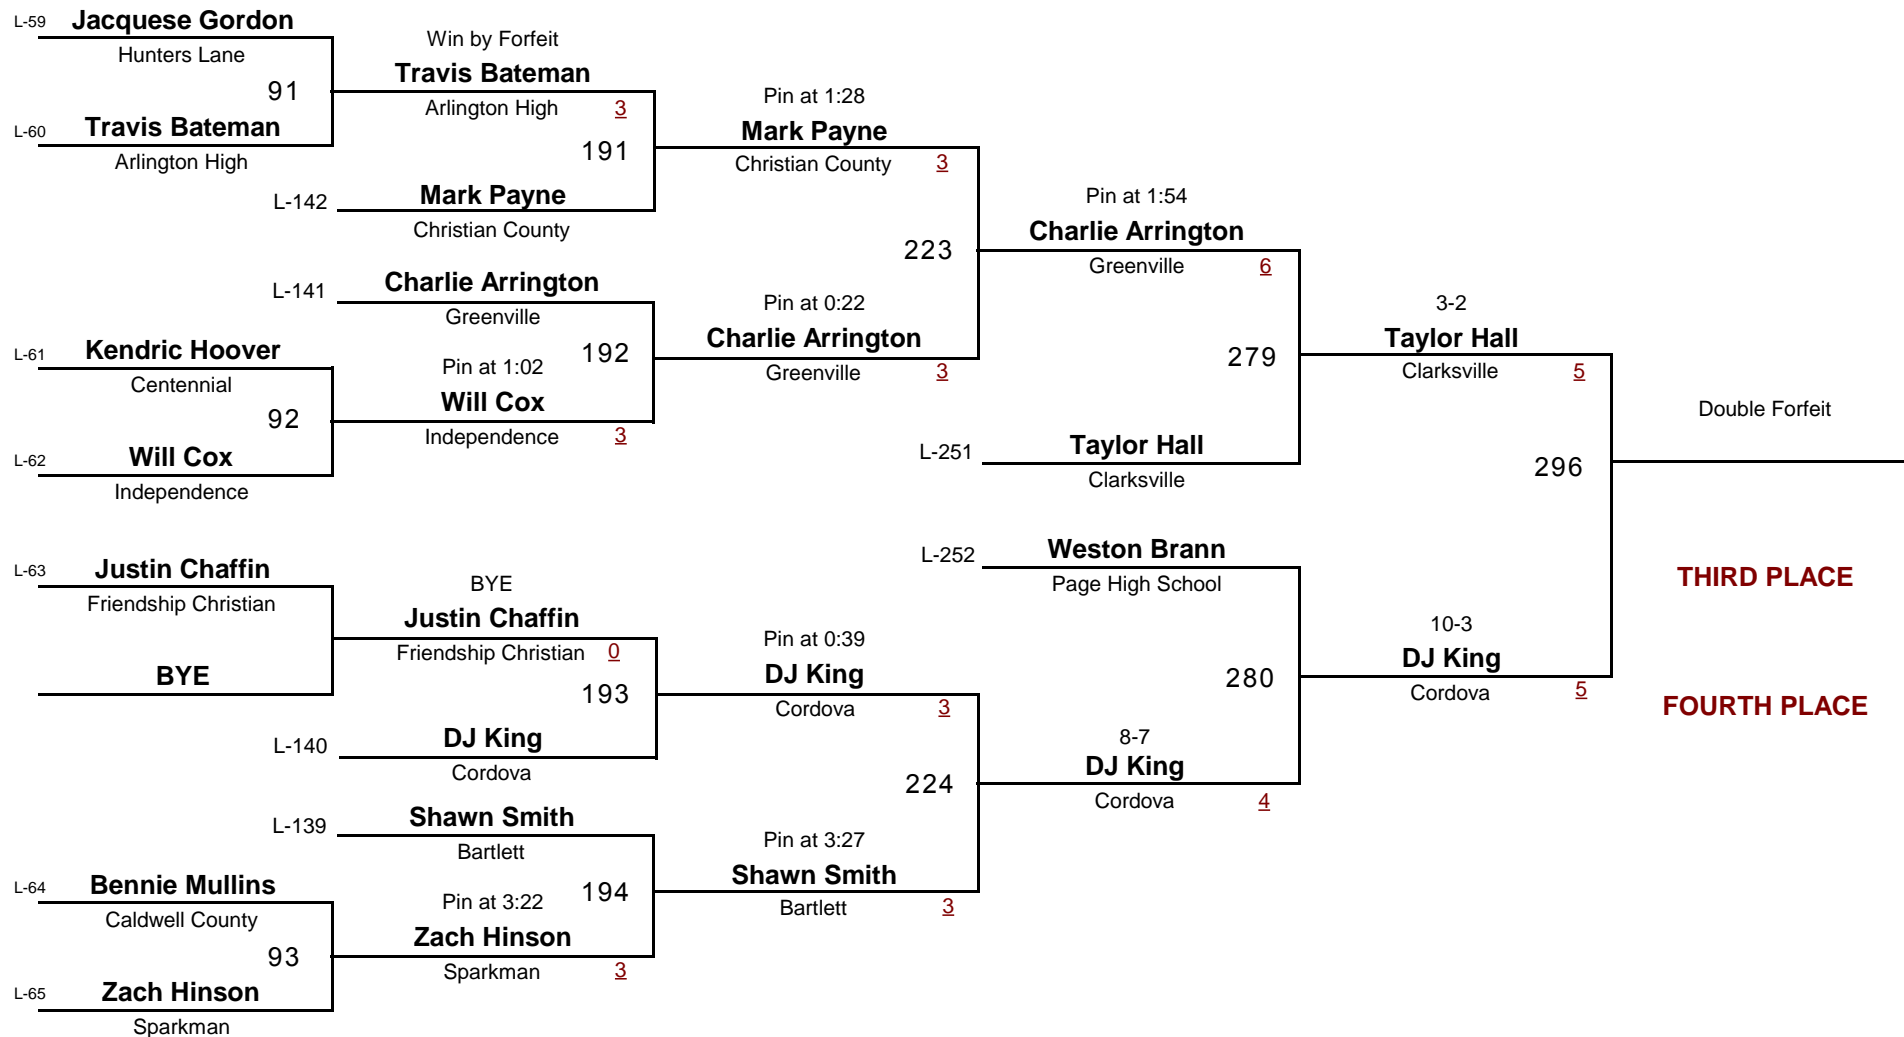

VARSITY

DIVISION

189

WEIGHT

Raptor Inv. 2008

January 5, 2008

Consolation Rounds