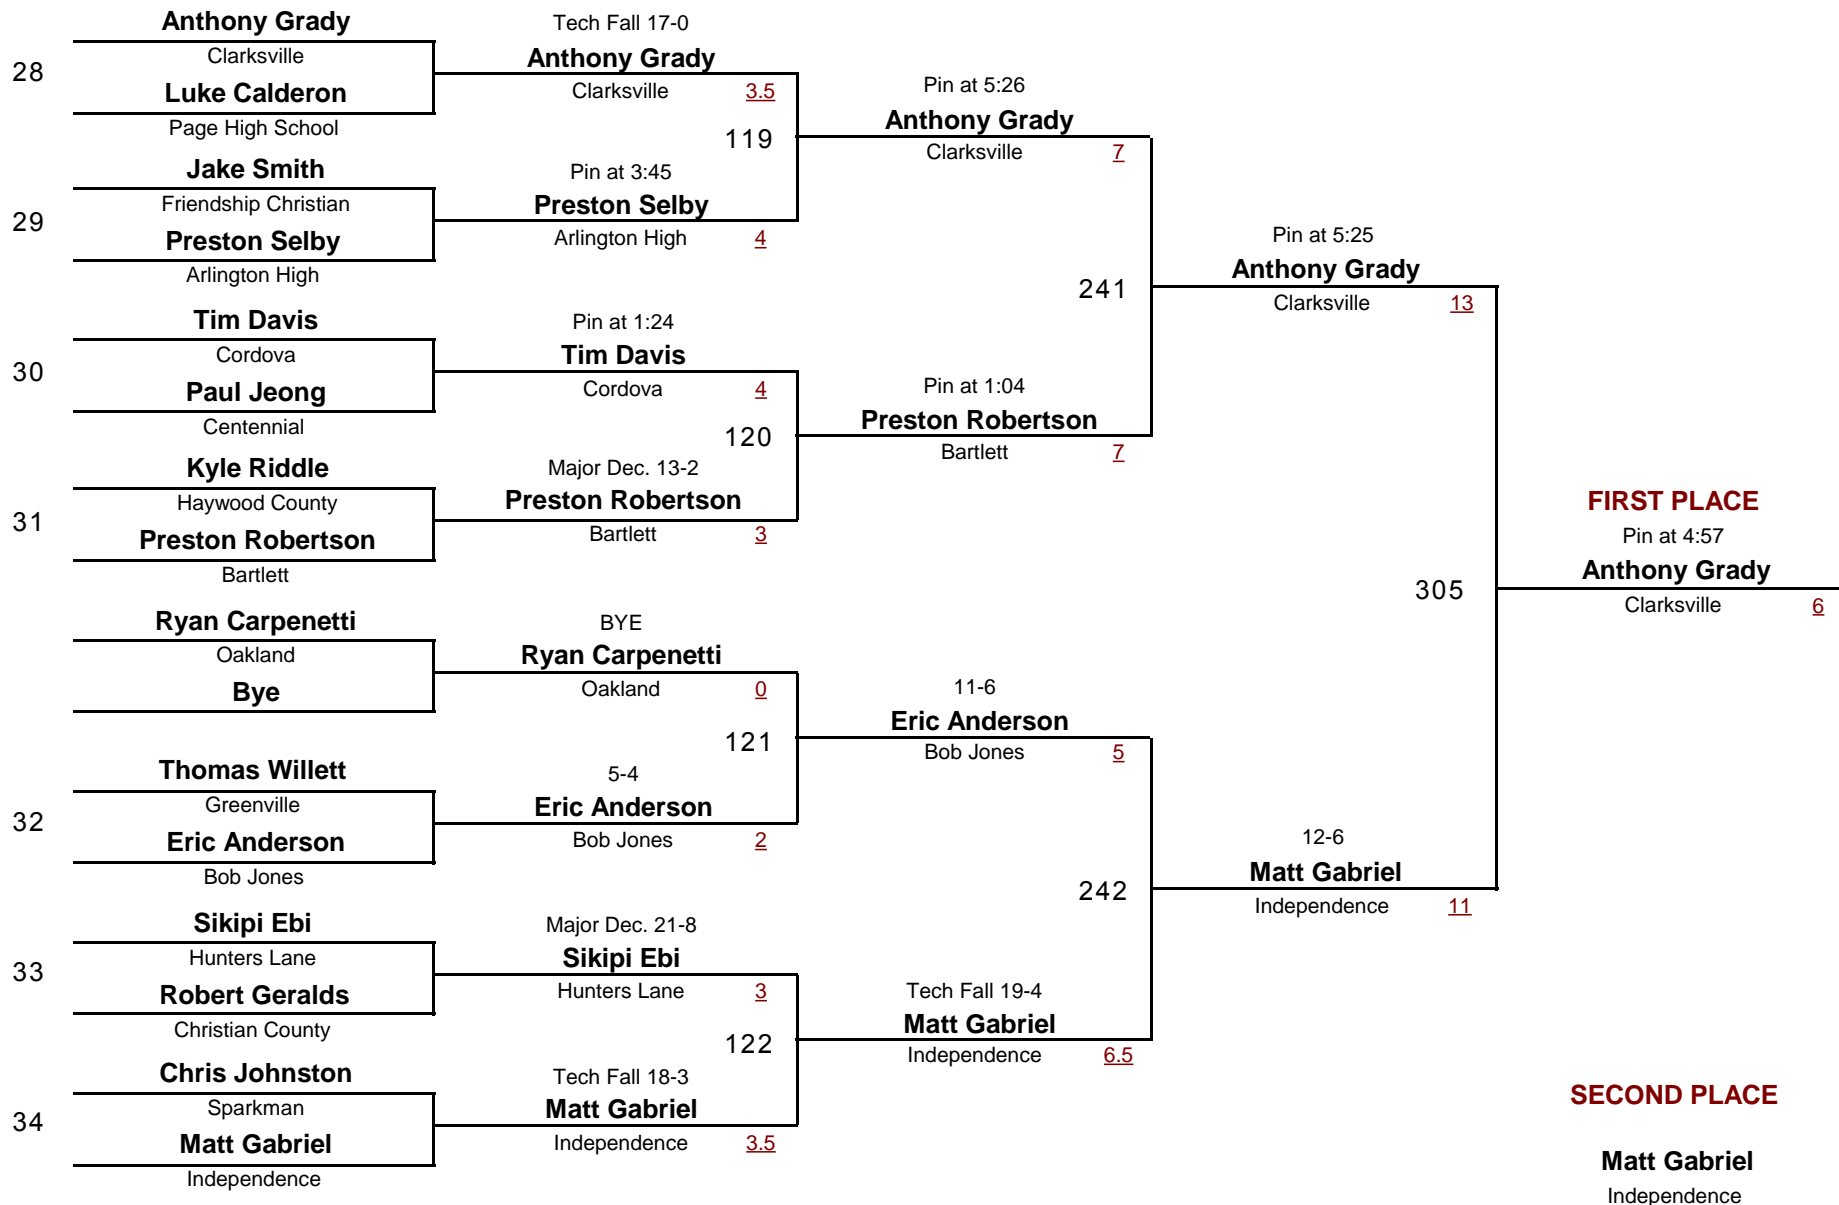

VARSITY

DIVISION

140

WEIGHT

Raptor Inv. 2008

January 5, 2008

Championship Rounds

VARSITY