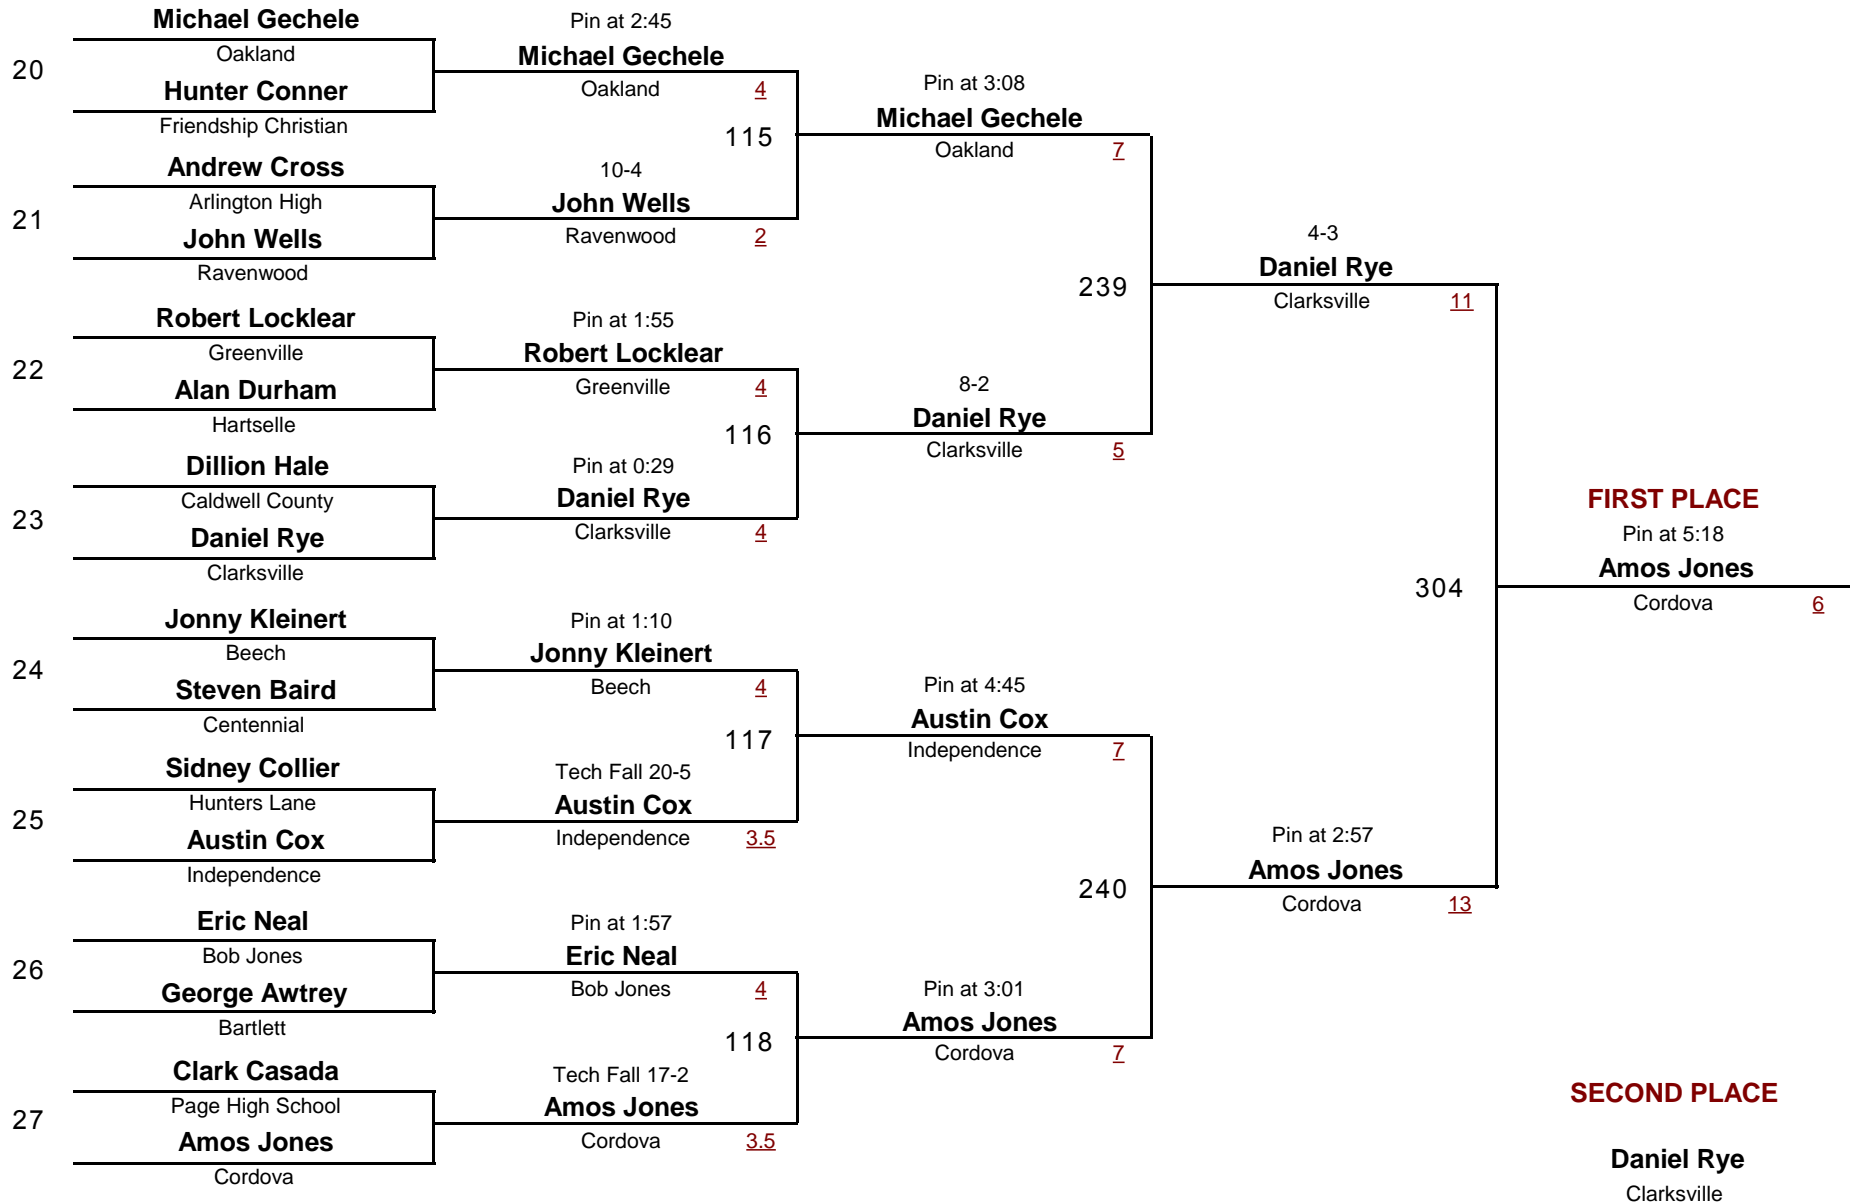

VARSITY

DIVISION

135

WEIGHT

Raptor Inv. 2008

January 5, 2008

Championship Rounds