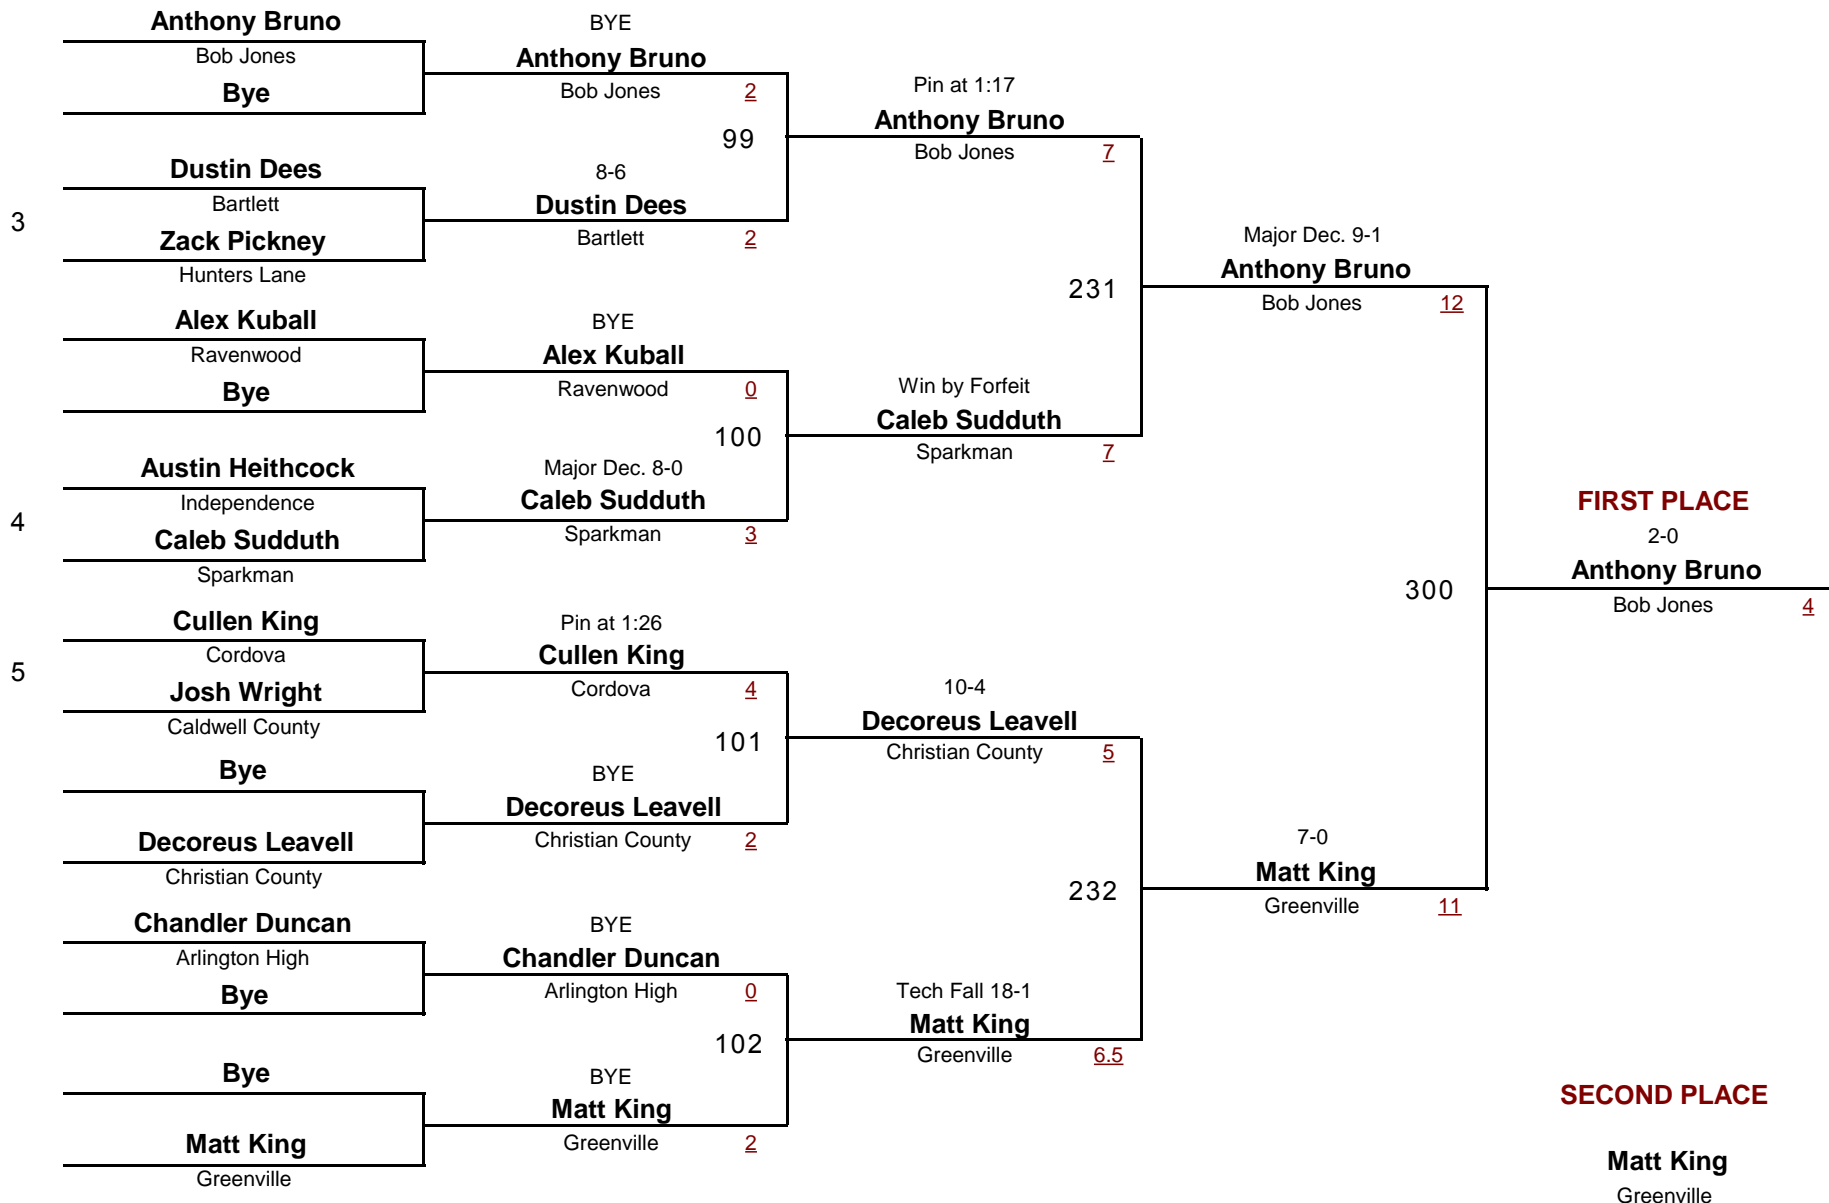

DIVISION

112

WEIGHT

Raptor Inv. 2008

January 5, 2008

Championship Rounds

VARSITY

DIVISION