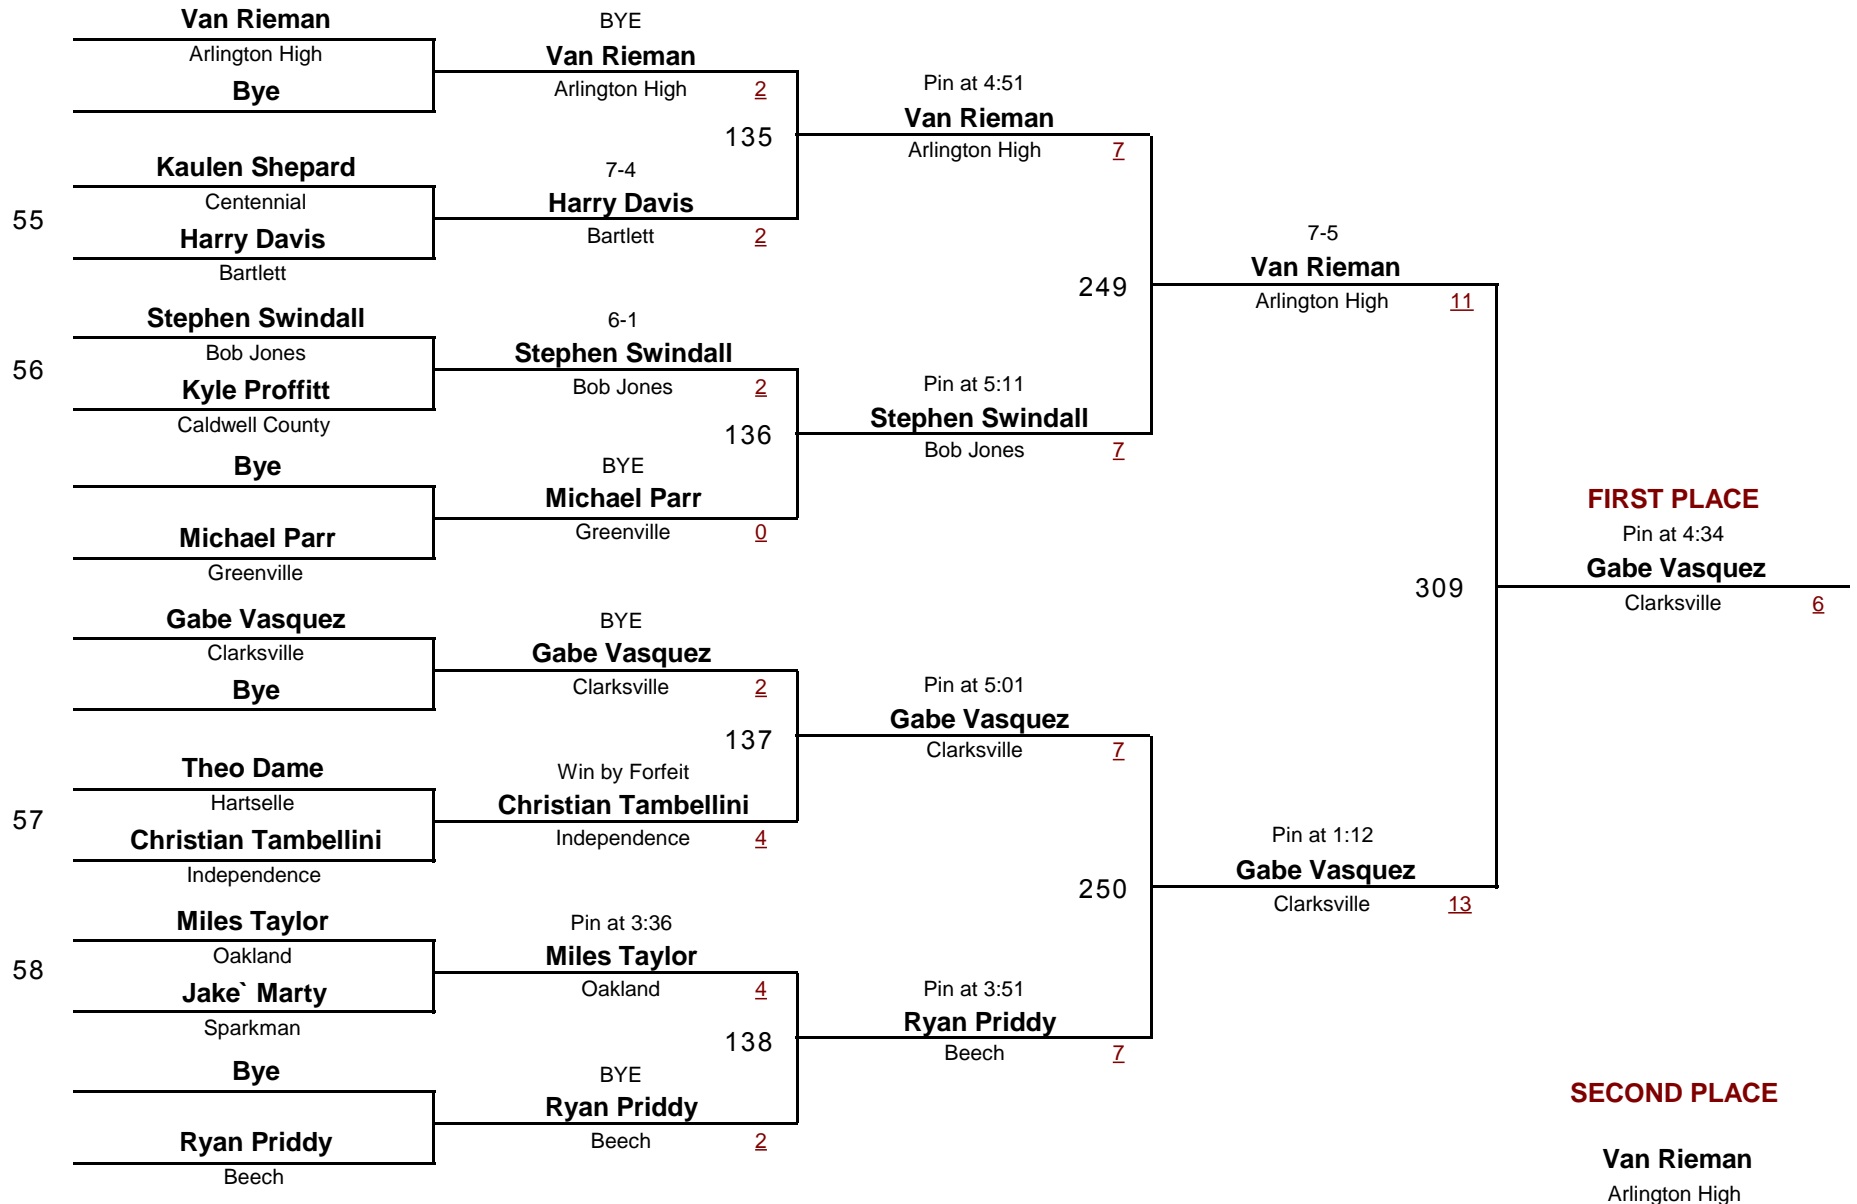

VARSITY

DIVISION

171

WEIGHT

Raptor Inv. 2008

January 5, 2008

Championship Rounds

VARSITY