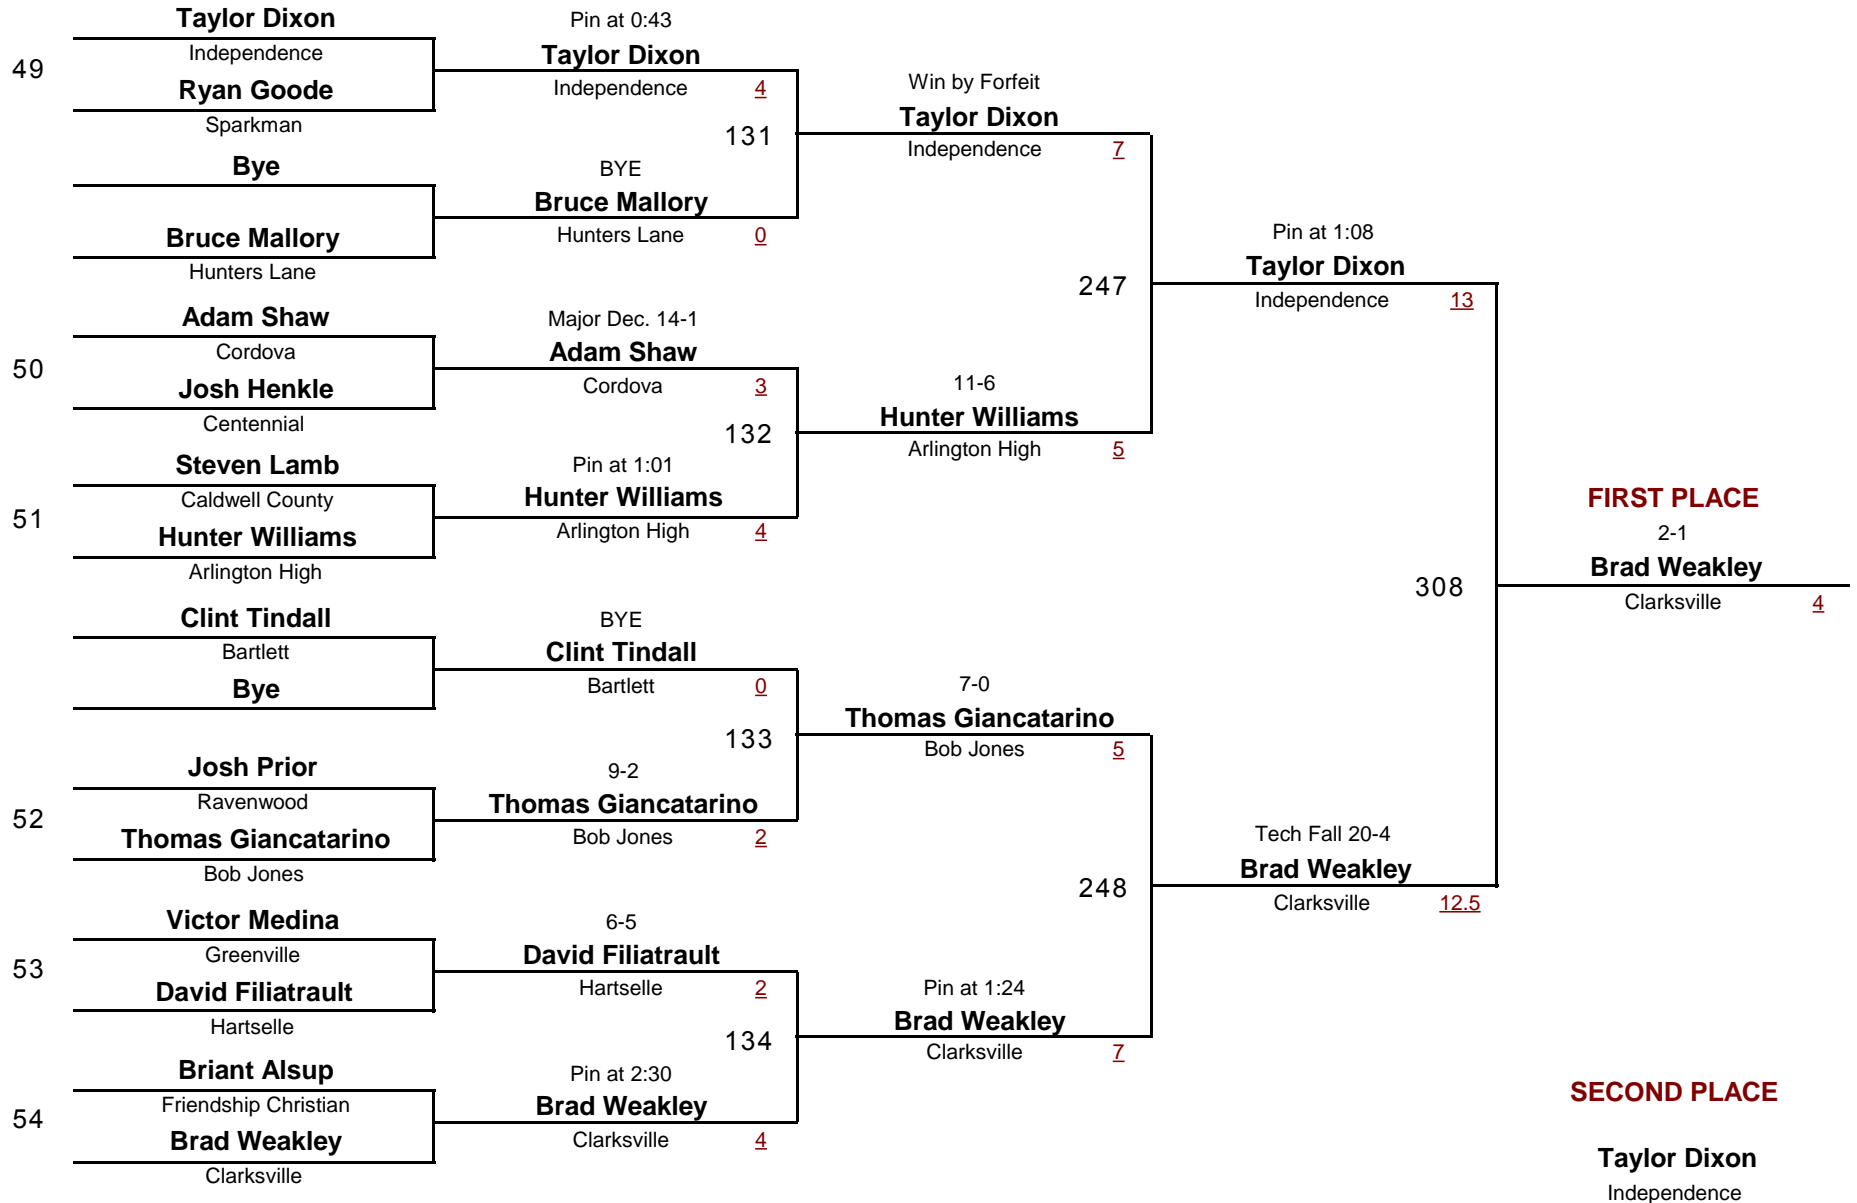

VARSITY

DIVISION

160

WEIGHT

Raptor Inv. 2008

January 5, 2008

Championship Rounds