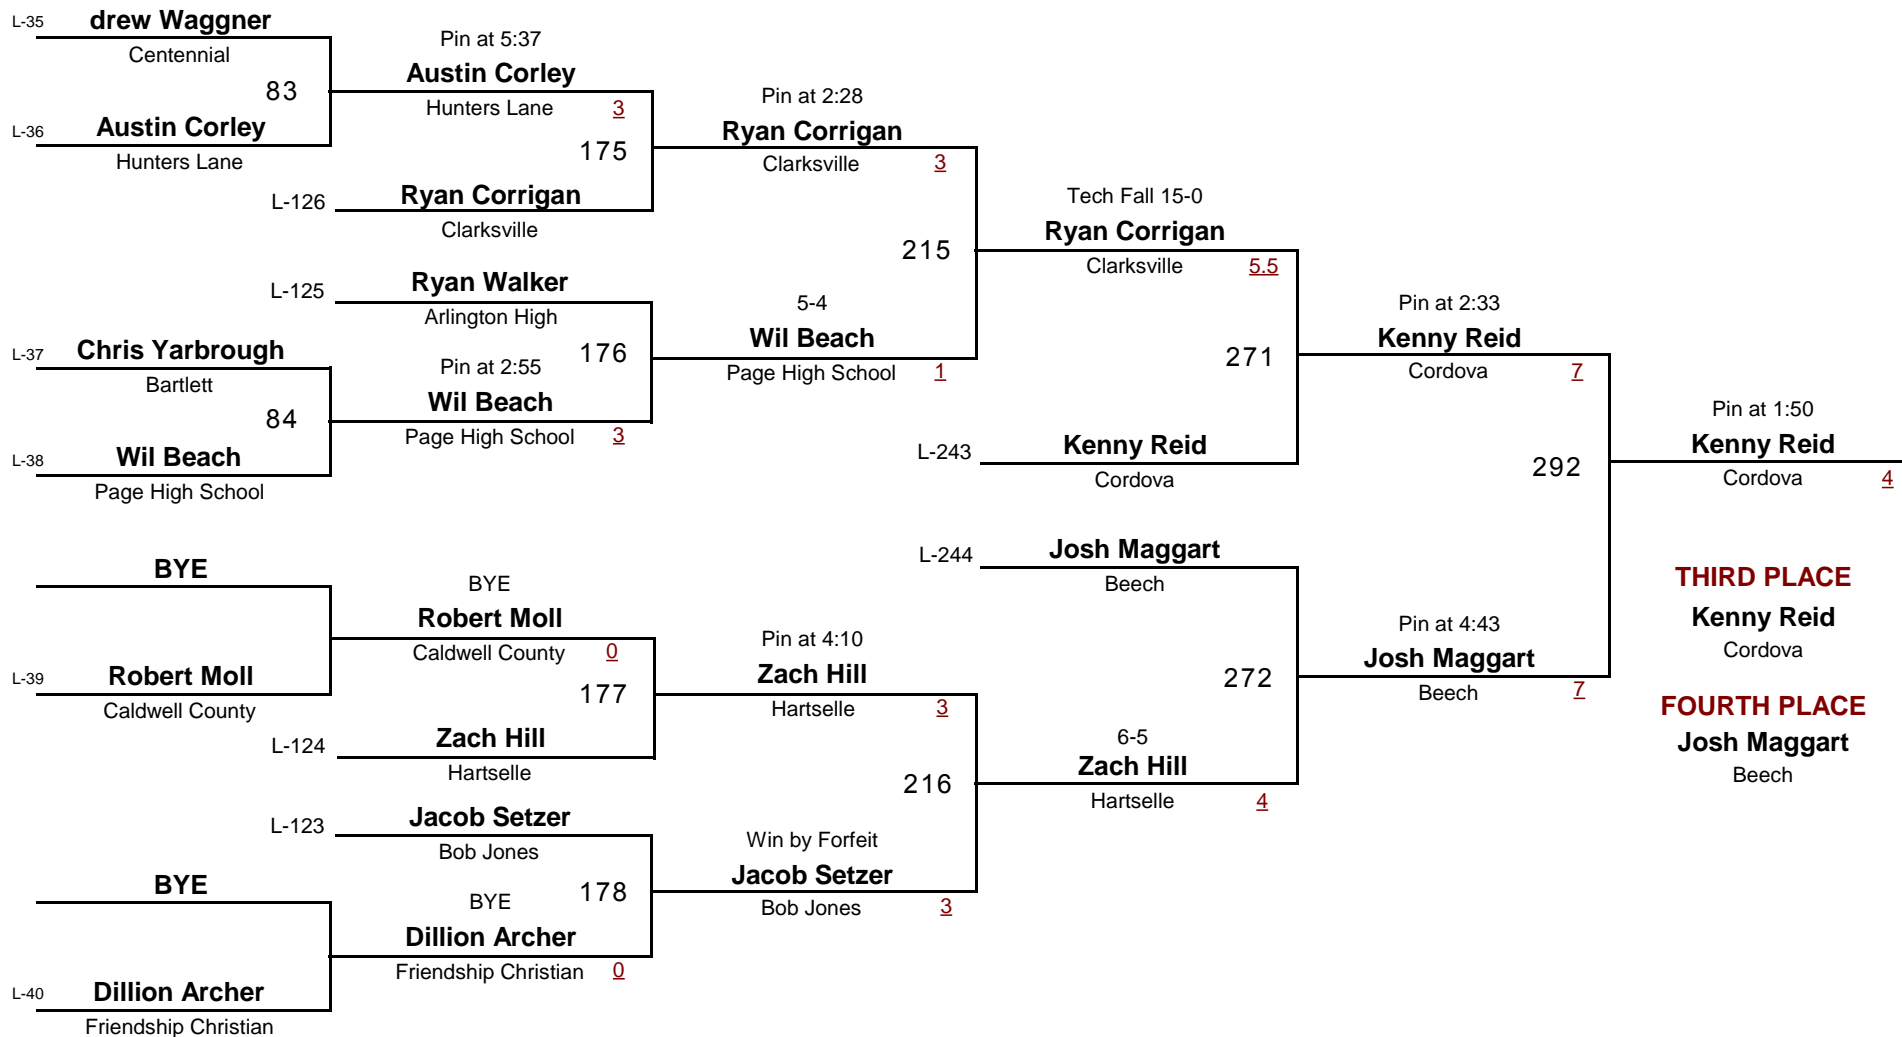

VARSITY

DIVISION

145

WEIGHT

Raptor Inv. 2008

January 5, 2008

Consolation Rounds