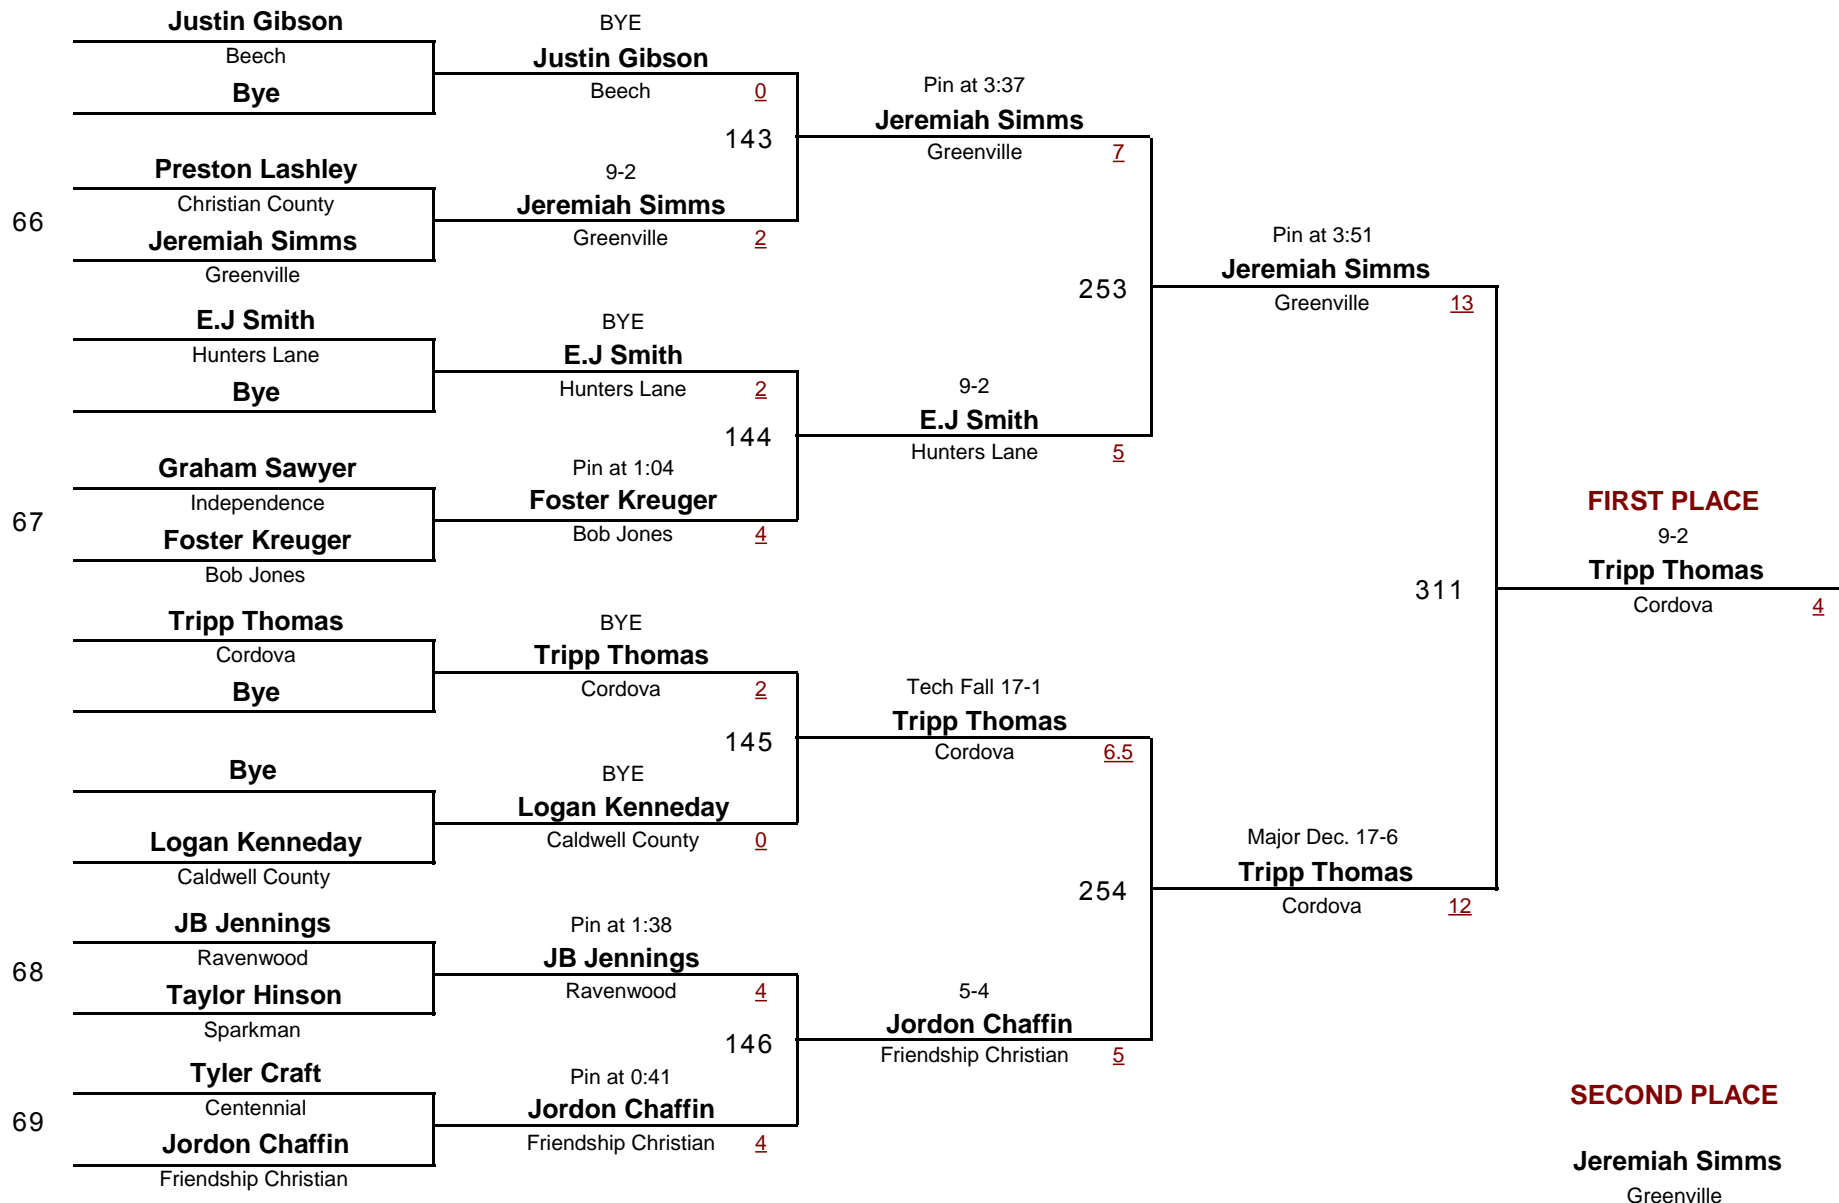

VARSITY

DIVISION

215

WEIGHT

Raptor Inv. 2008

January 5, 2008

Championship Rounds