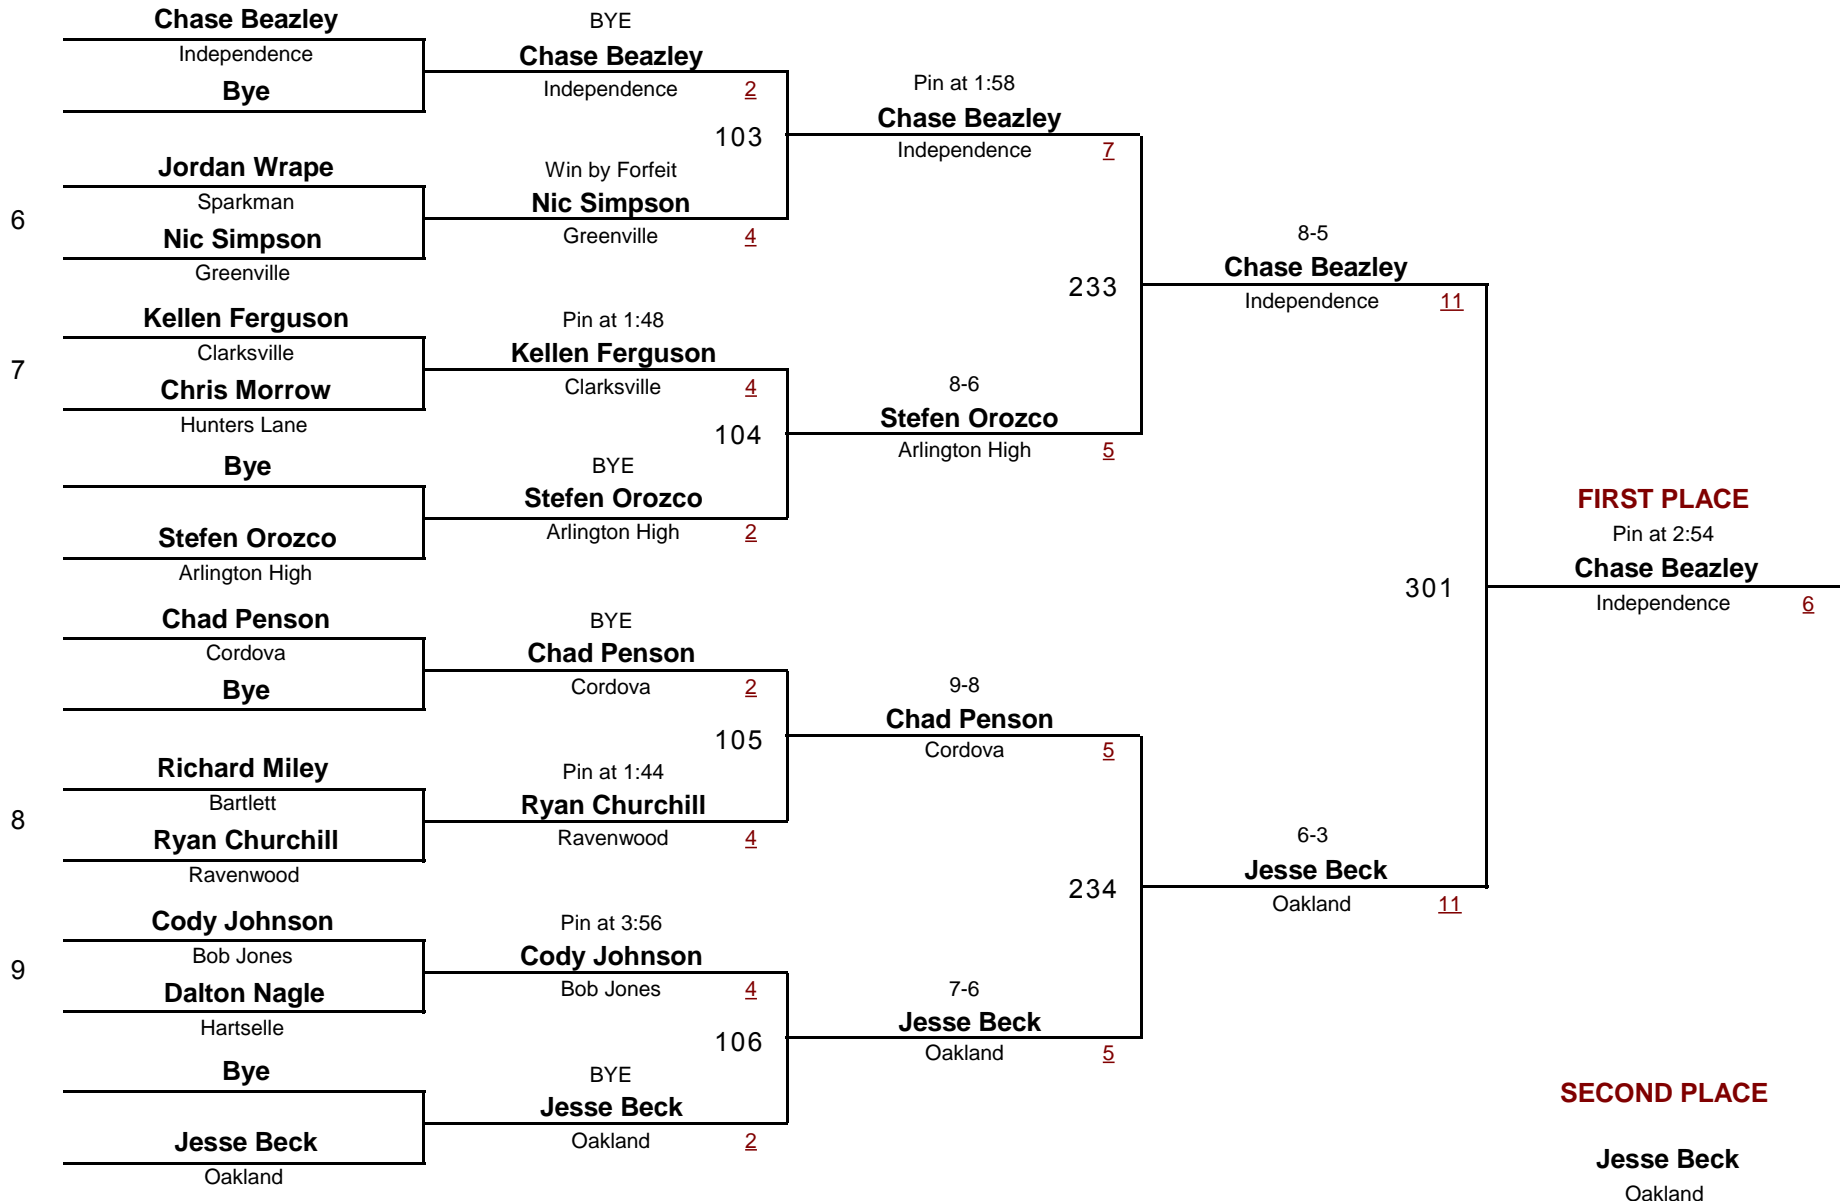

VARSITY

DIVISION

119

WEIGHT

Raptor Inv. 2008

January 5, 2008

Championship Rounds