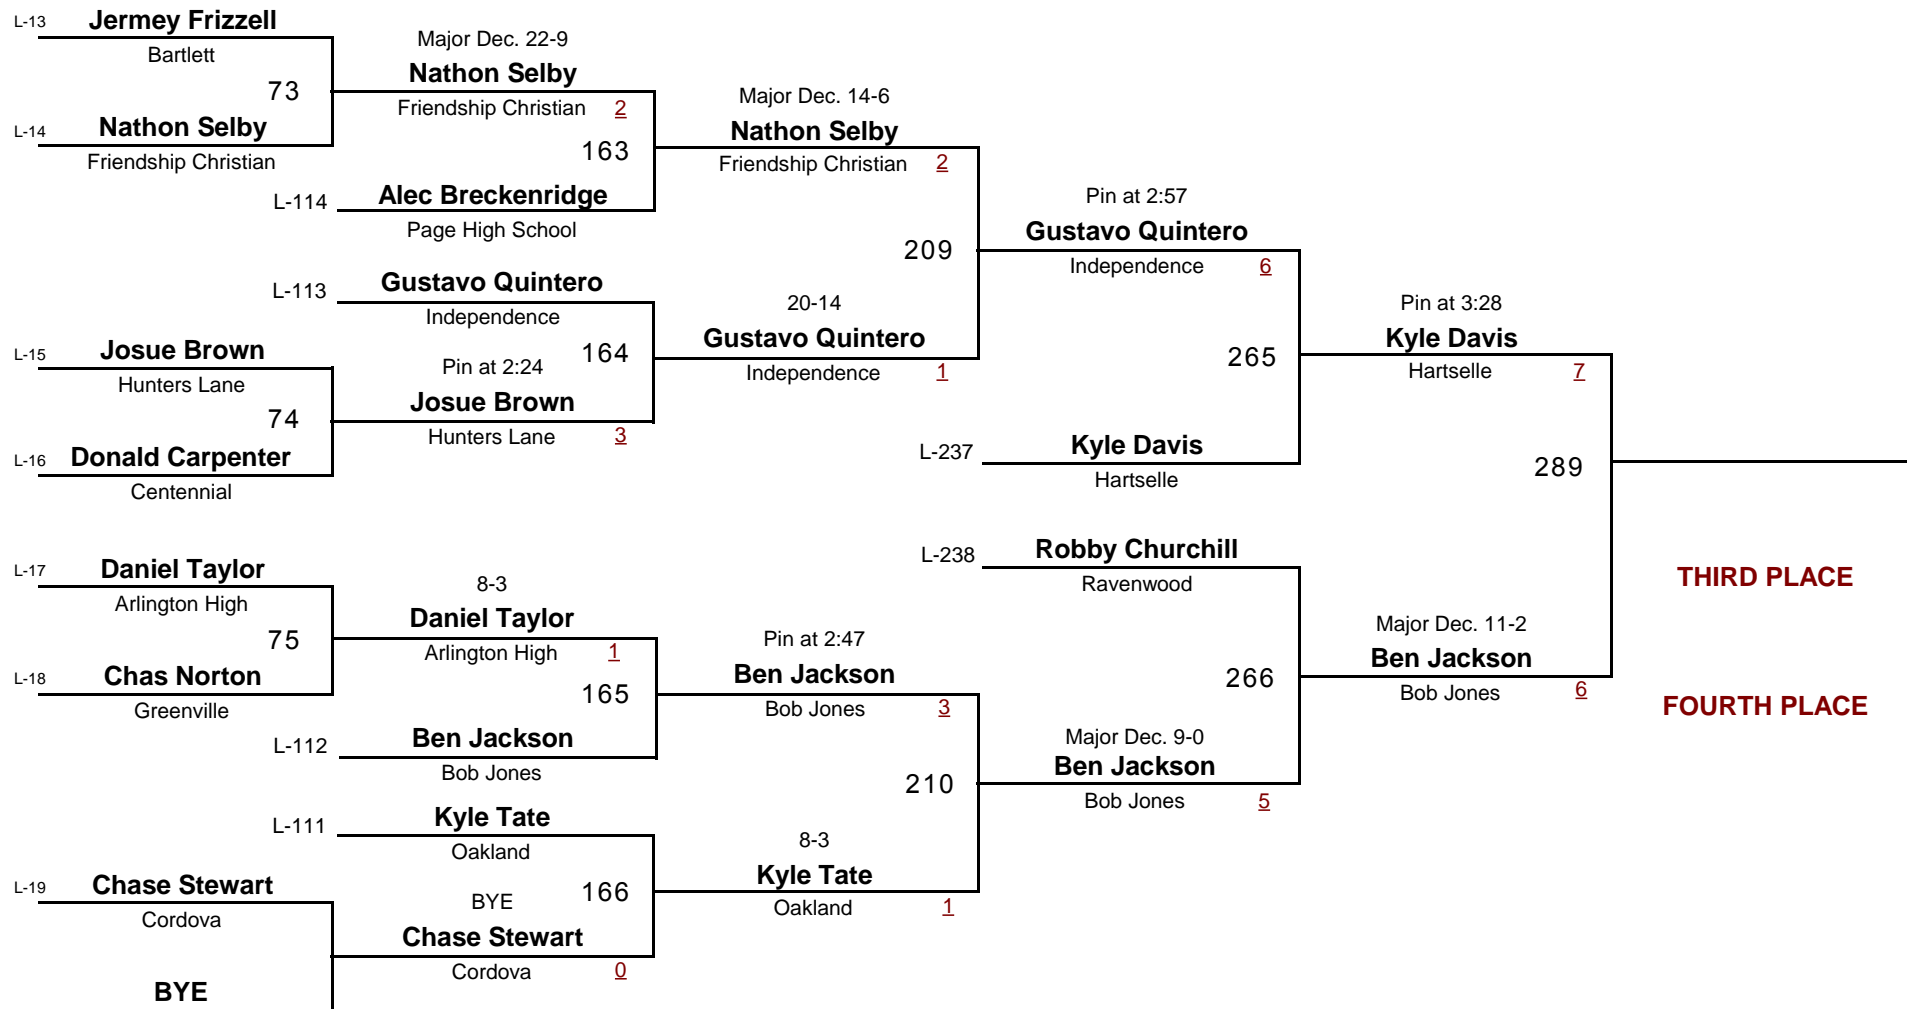

VARSITY

DIVISION

130

WEIGHT

Raptor Inv. 2008

January 5, 2008

Consolation Rounds