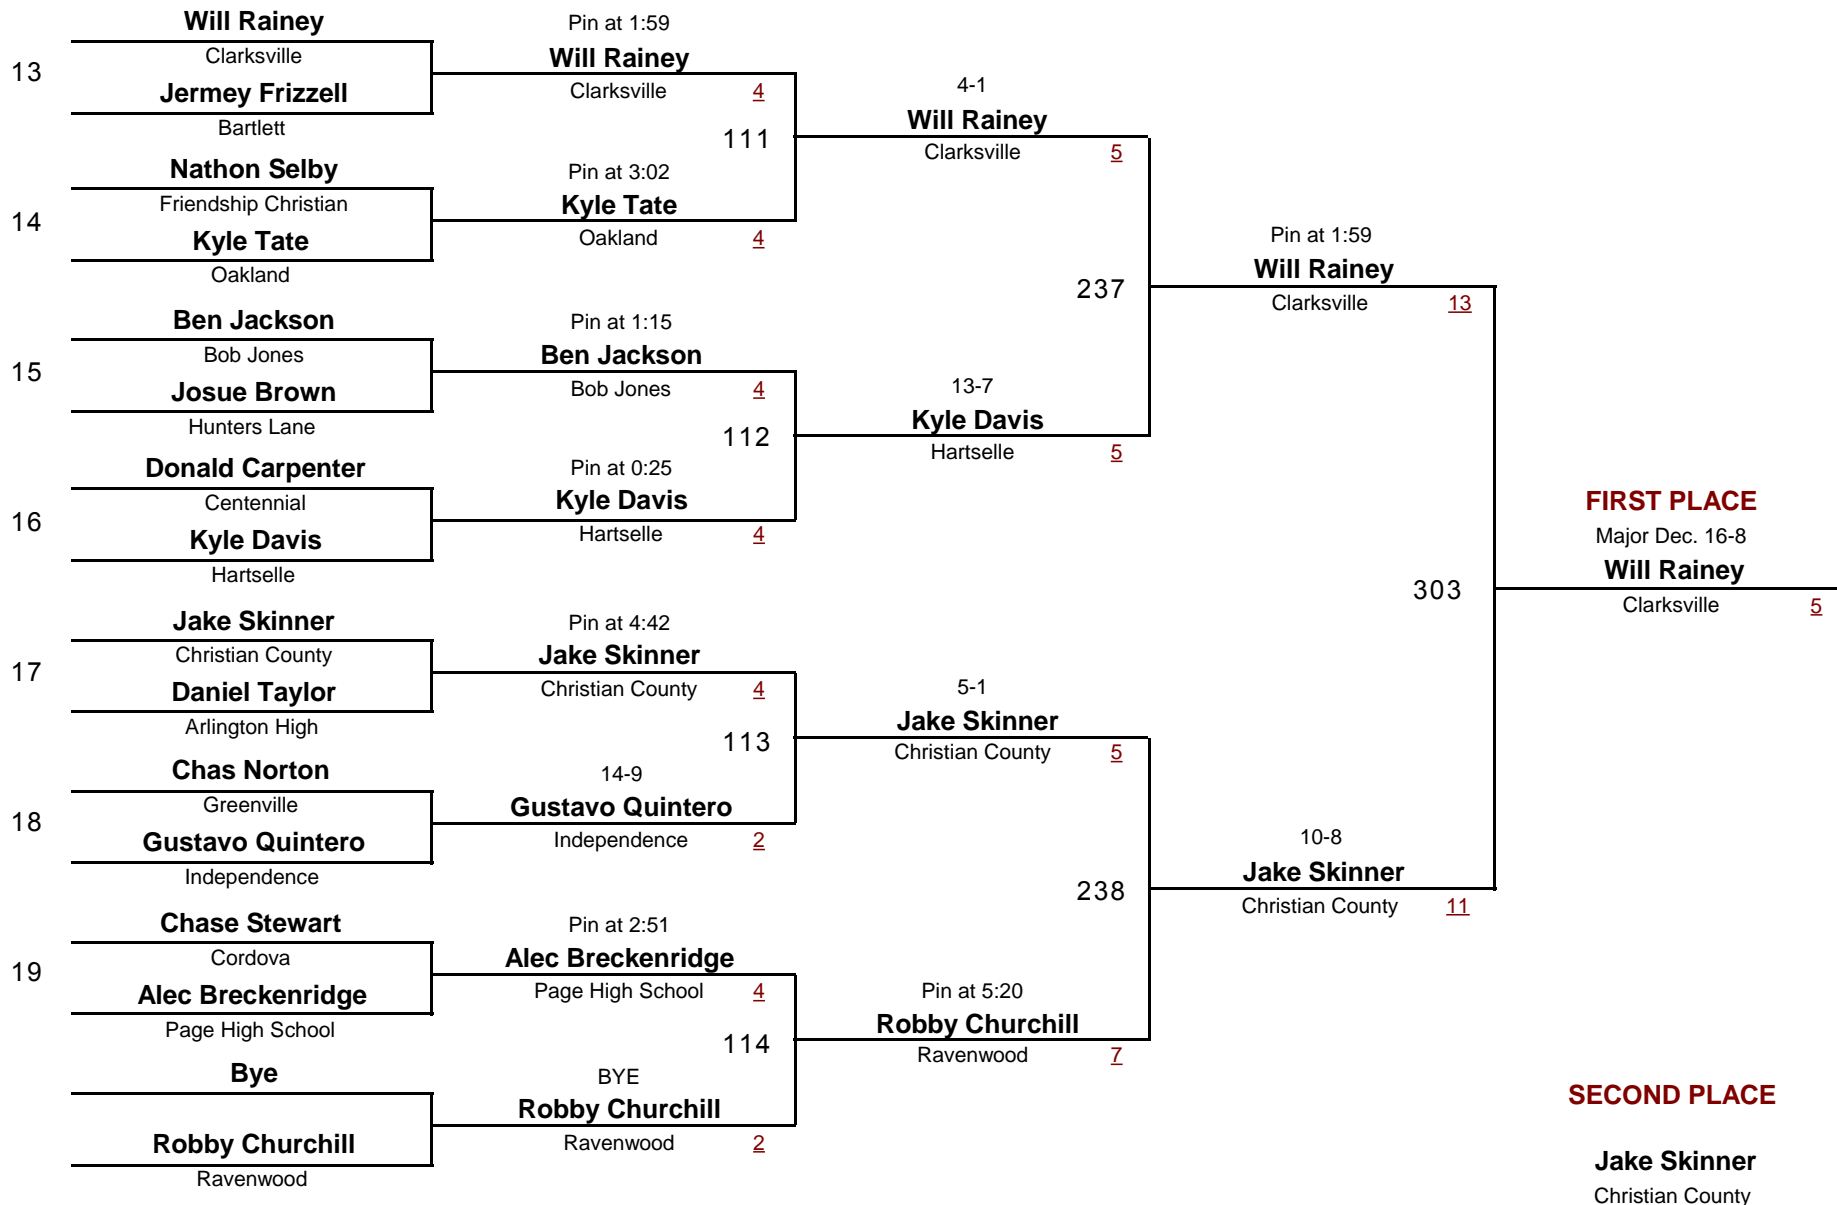

VARSITY

DIVISION

130

WEIGHT

Raptor Inv. 2008

January 5, 2008

Championship Rounds