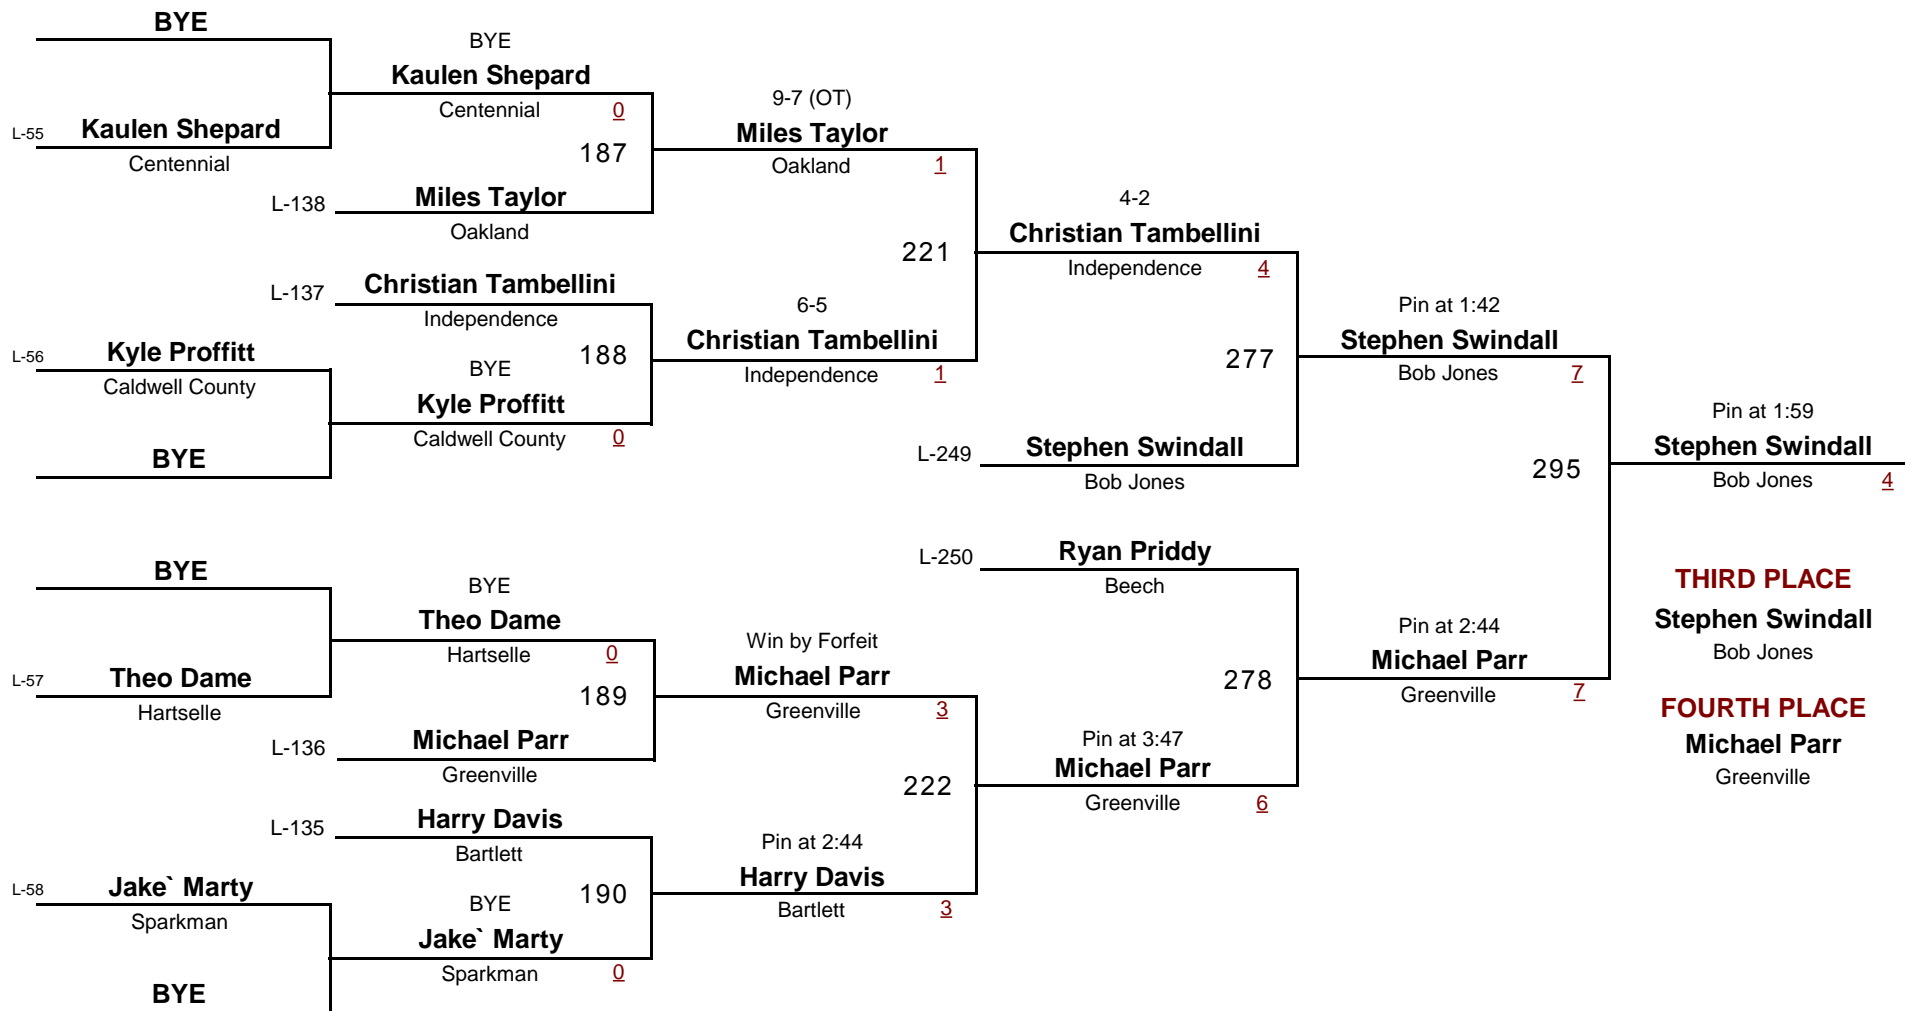

DIVISION

171

WEIGHT

Raptor Inv. 2008

January 5, 2008

Consolation Rounds

VARSITY

DIVISION