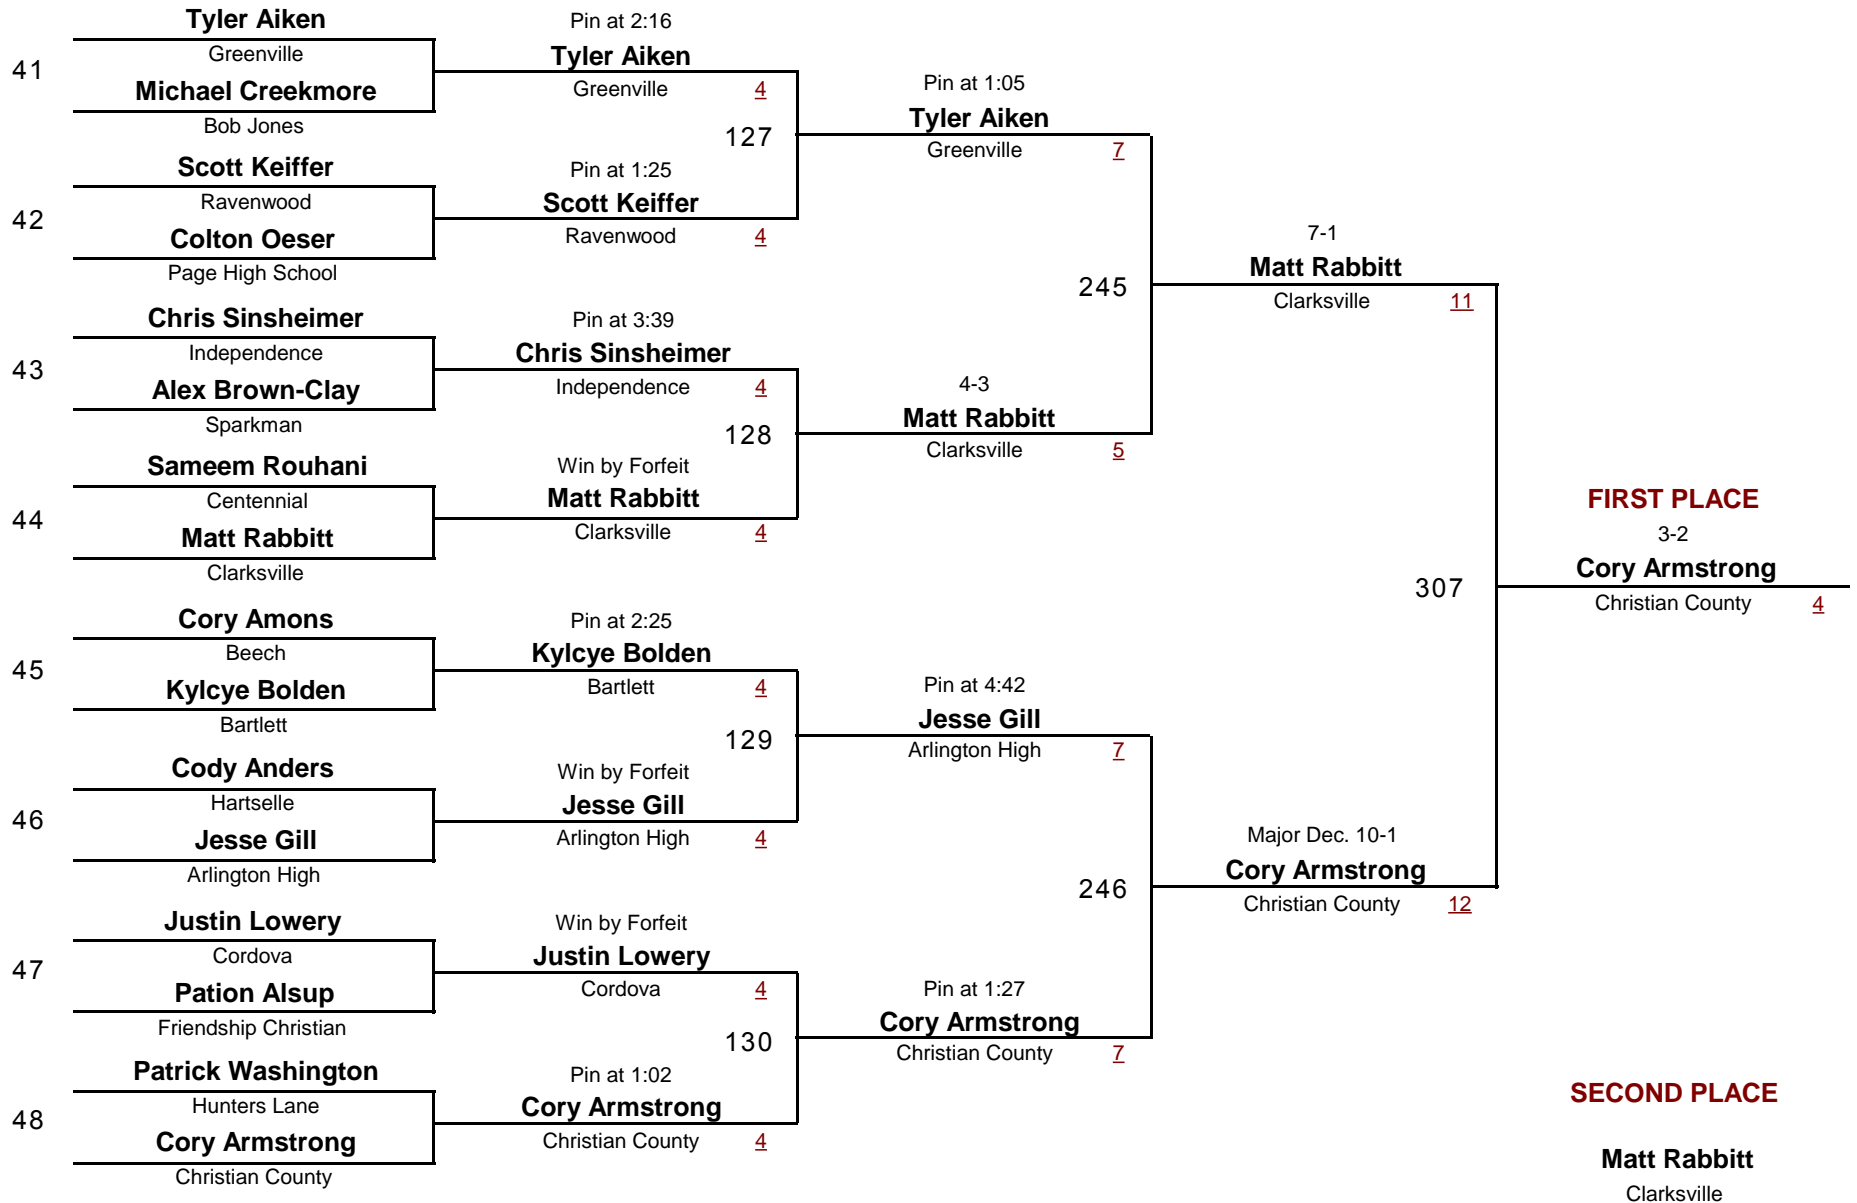

VARSITY

DIVISION

152

WEIGHT

Raptor Inv. 2008

January 5, 2008

Championship Rounds