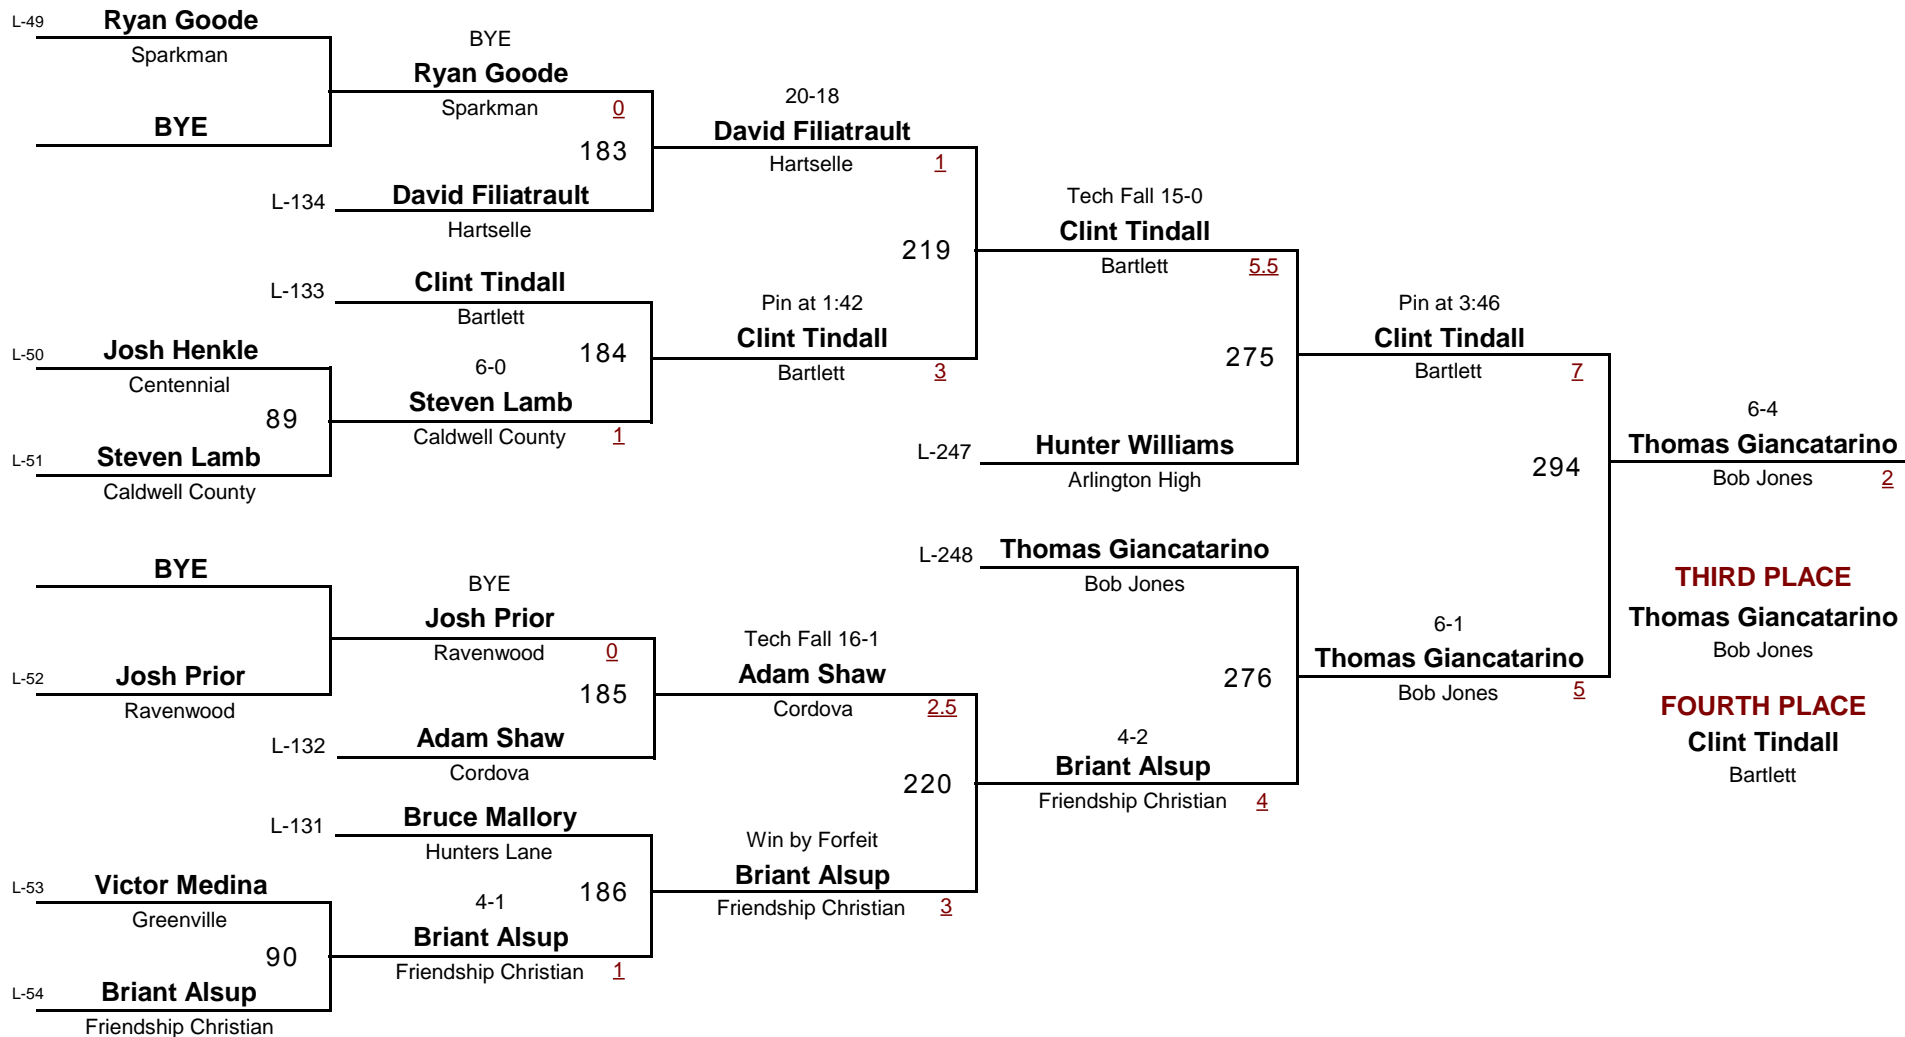

Championship Rounds

VARSITY

DIVISION

160

WEIGHT

Raptor Inv. 2008

January 5, 2008

Consolation Rounds