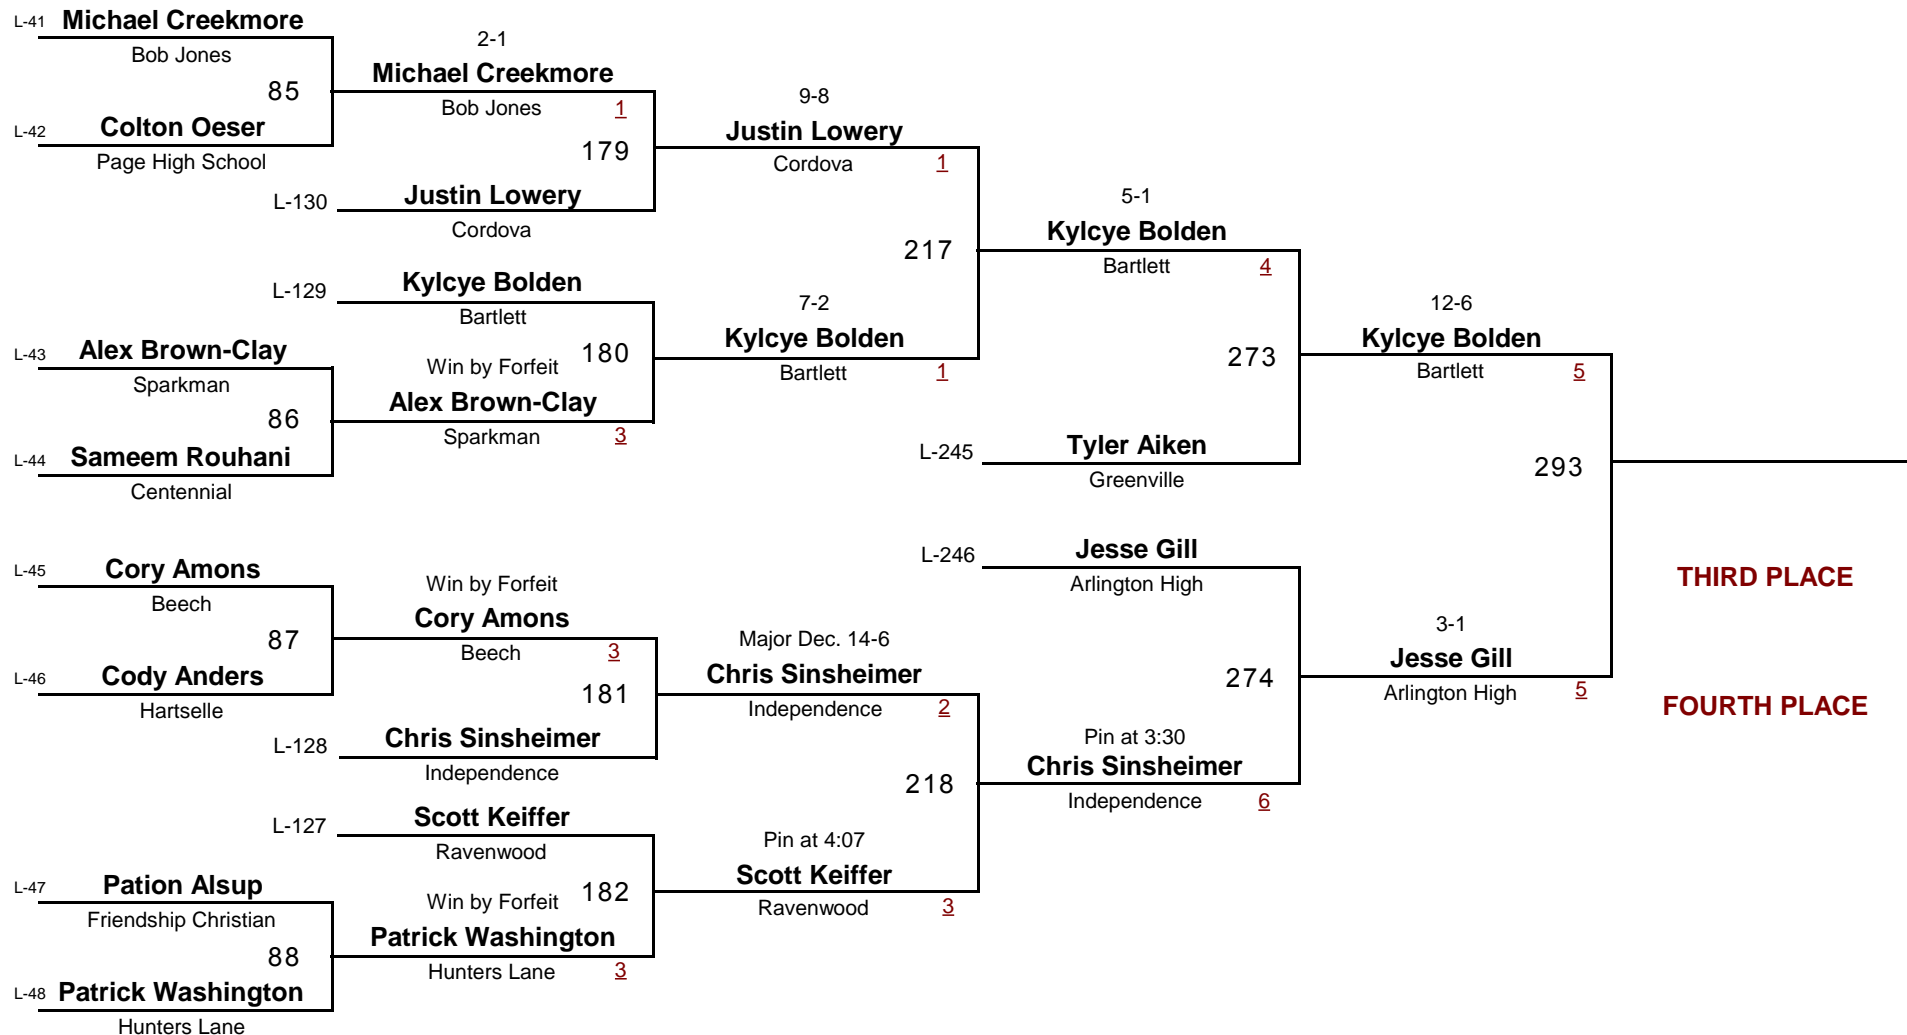

VARSITY

DIVISION

152

WEIGHT

Raptor Inv. 2008

January 5, 2008

Consolation Rounds