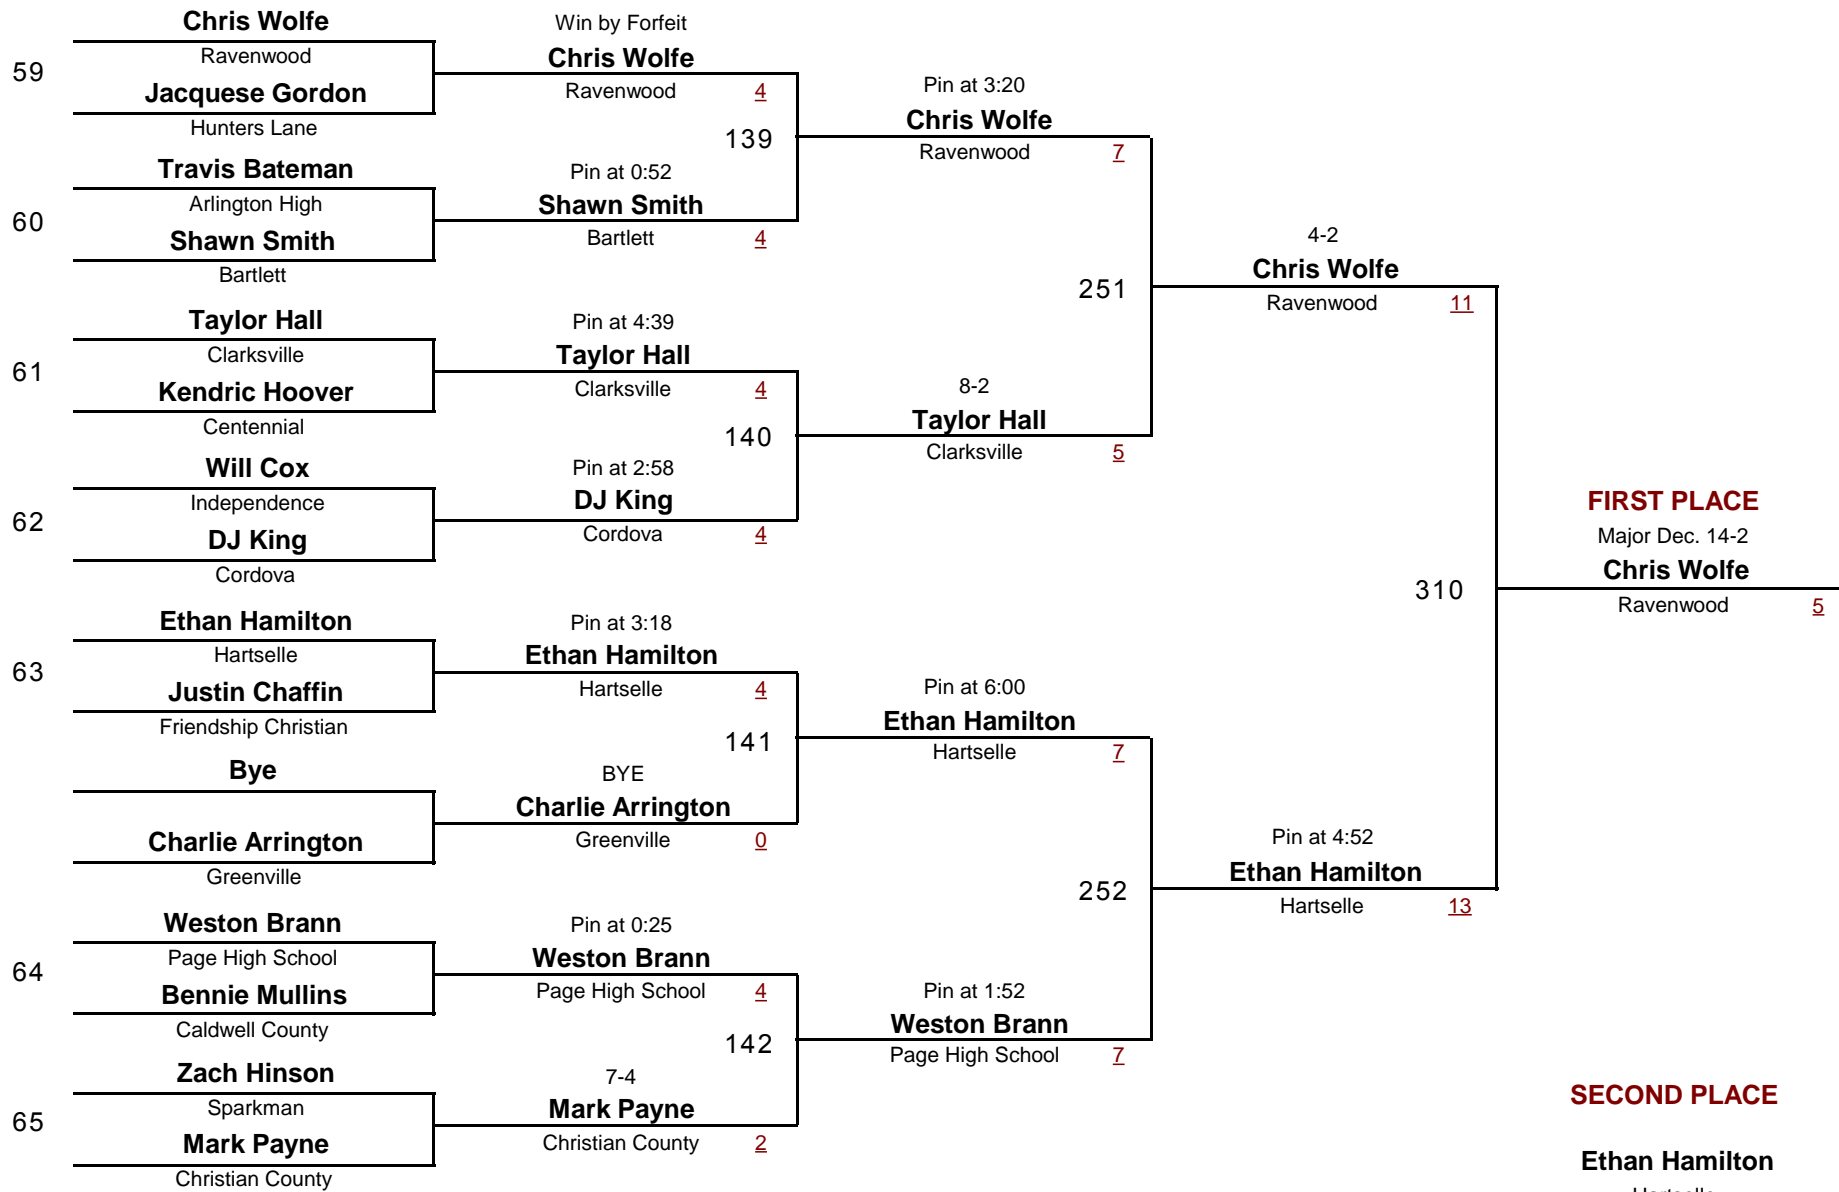

VARSITY

DIVISION

189

WEIGHT

Raptor Inv. 2008

January 5, 2008

Championship Rounds