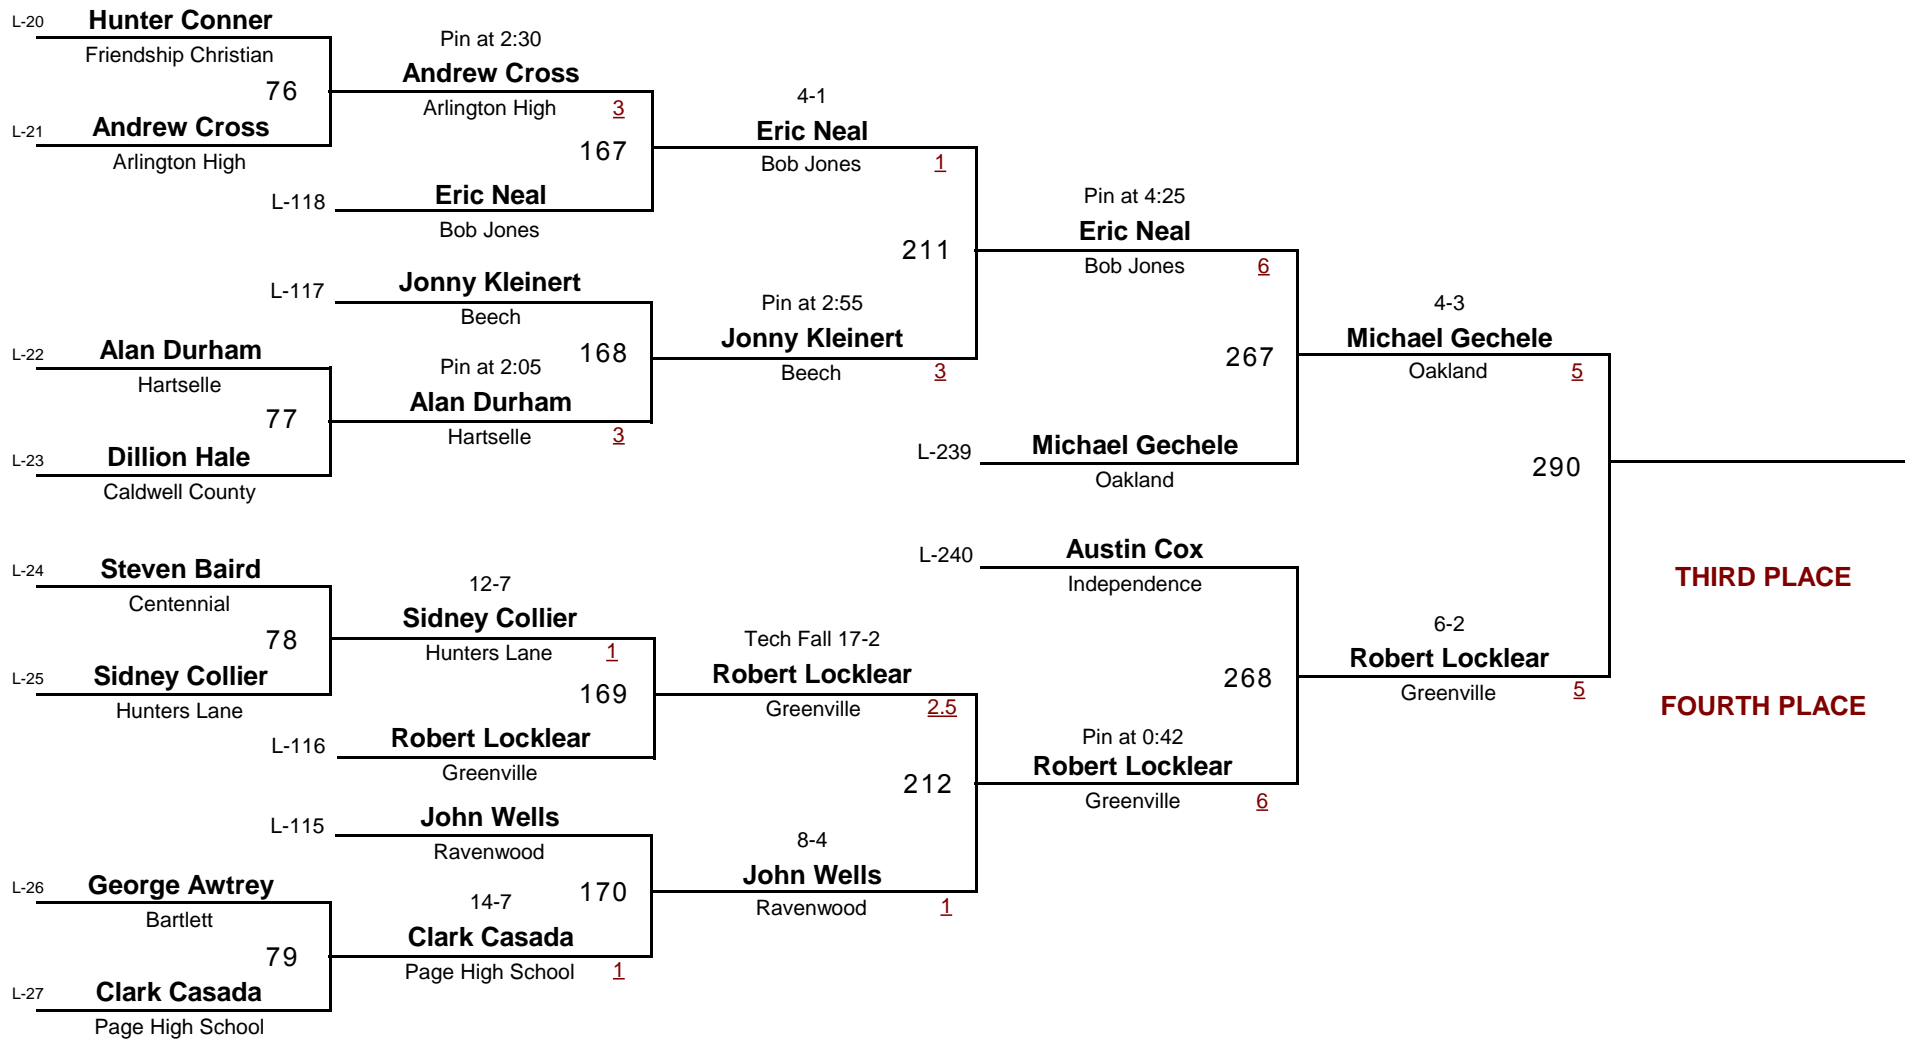

Championship Rounds

VARSITY

DIVISION

135

WEIGHT

Raptor Inv. 2008

January 5, 2008

Consolation Rounds